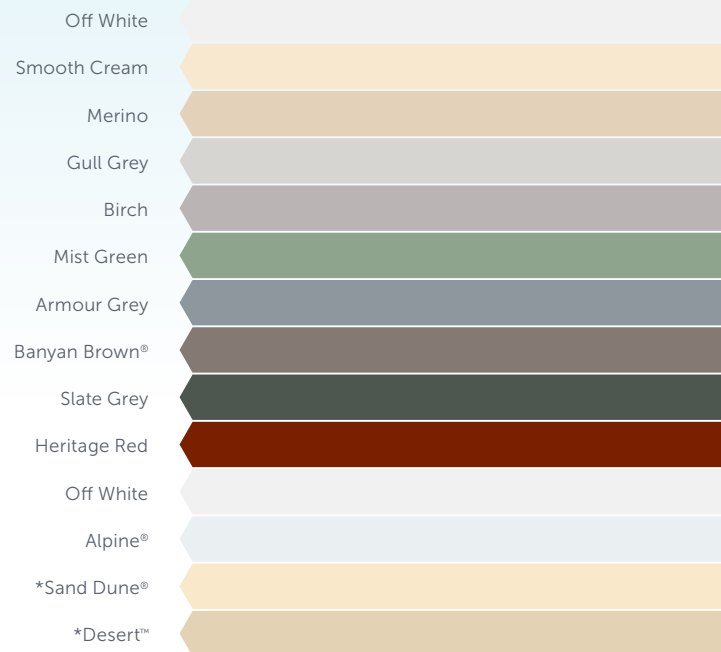

**YOU BRING THE DREAM
WE'LL BRING THE
How To.**

STRATCO
OUTBACK®
VERANDAHS • PATIOS • CARPORTS • SUNROOF

STRATCO OUTBACK® COLOUR CHART

COLOUR SELECTION GUIDE

CGI COLOUR ROOFING

SINGLE SIDED

OUTBACK® DECK & CGI

DOUBLE SIDED*

*not available for curved roof sheeting
*Outback® Deck only

COOLDEK® ROOFING

*Cooldek Classic profile only

OUTBACK® FRAMING

NEW SOUTH WALES

How To.

COLOUR SELECTION GUIDE

How To.

COLOUR SELECTION GUIDE

CGI COLOUR ROOFING

SINGLE SIDED

OUTBACK® DECK & CGI

DOUBLE SIDED*

*not available for curved roof sheeting

*CGI only

COLOUR SELECTION GUIDE

CGI COLOUR ROOFING

OUTBACK® DECK & CGI DOUBLE SIDED*

*not available for curved roof sheeting

COOLDEK® ROOFING

*Cooldek Classic profile only

OUTBACK® FRAMING

WESTERN AUSTRALIA