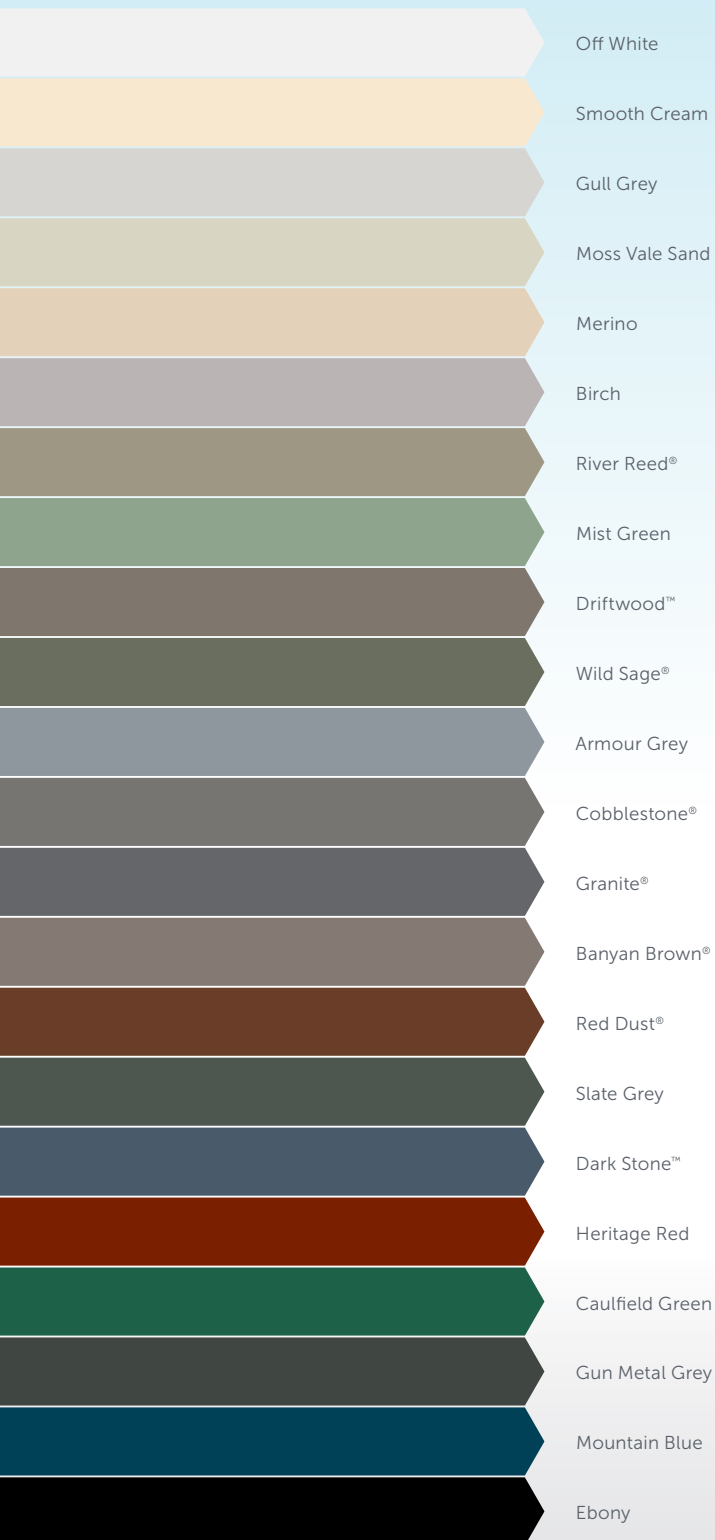

DOUBLE SIDED*

*not available for curved roof sheeting
*Outback® Deck only

COOLDEK® ROOFING

*Cooldek Classic profile only

OUTBACK® FRAMING

NEW SOUTH WALES

How To.

COLOUR SELECTION GUIDE

CGI COLOUR ROOFING

SINGLE SIDED

OUTBACK® DECK & CGI

DOUBLE SIDED*

*not available for curved roof sheeting

COOLDEK® ROOFING

OUTBACK® FRAMING

QUEENSLAND

How To.

COLOUR SELECTION GUIDE

CGI COLOUR ROOFING

SINGLE SIDED

OUTBACK® DECK & CGI

DOUBLE SIDED*

*not available for curved roof sheeting

*CGI only

COLOUR SELECTION GUIDE

CGI COLOUR ROOFING

OUTBACK® DECK & CGI DOUBLE SIDED*

*not available for curved roof sheeting

COOLDEK® ROOFING

*Cooldek Classic profile only

OUTBACK® FRAMING

WESTERN AUSTRALIA