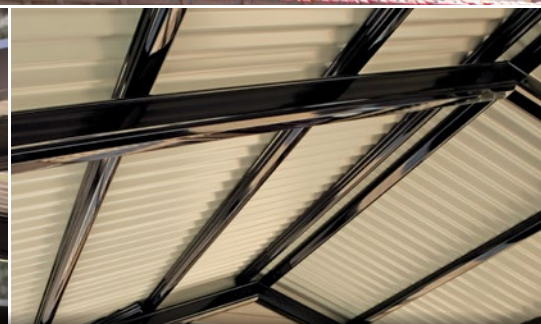

**YOU BRING THE DREAM
WE'LL BRING THE
How To.**

STRATCO
OUTBACK®
VERANDAHS • PATIOS • CARPORTS • SUNROOF

STRATCO OUTBACK® COLOUR CHART

COLOUR SELECTION GUIDE

CGI COLOUR ROOFING

SINGLE SIDED

OUTBACK® DECK & CGI

DOUBLE SIDED*

*not available for curved roof sheeting
*Outback® Deck only

COOLDEK® ROOFING

*Cooldek Classic profile only

OUTBACK® FRAMING

NEW SOUTH WALES

How To.

COLOUR SELECTION GUIDE

CGI COLOUR ROOFING

SINGLE SIDED

OUTBACK® DECK & CGI

DOUBLE SIDED*

*not available for curved roof sheeting

COOLDEK® ROOFING

OUTBACK® FRAMING

QUEENSLAND

How To.

COLOUR SELECTION GUIDE

CGI COLOUR ROOFING

SINGLE SIDED

OUTBACK® DECK & CGI

DOUBLE SIDED*

*not available for curved roof sheeting

*CGI only