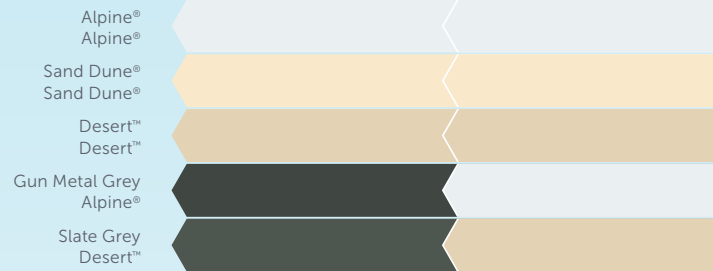

How To.

COLOUR SELECTION GUIDE

CGI COLOUR ROOFING

SINGLE SIDED

OUTBACK® DECK & CGI

DOUBLE SIDED*

*not available for curved roof sheeting

*CGI only

COOLDEK® ROOFING

*Cooldek Classic profile only

OUTBACK® FRAMING

SOUTH AUSTRALIA

How To.

COLOUR SELECTION GUIDE

CGI COLOUR ROOFING

SINGLE SIDED

OUTBACK® DECK & CGI

DOUBLE SIDED*

*not available for curved roof sheeting
*Outback® Deck only

COOLDEK® ROOFING

*Cooldek Classic profile only

OUTBACK® FRAMING

VICTORIA

How To.

COLOUR SELECTION GUIDE

CGI COLOUR ROOFING

OUTBACK® DECK & CGI DOUBLE SIDED*

*not available for curved roof sheeting

COOLDEK® ROOFING

*Cooldek Classic profile only

OUTBACK® FRAMING

WESTERN AUSTRALIA