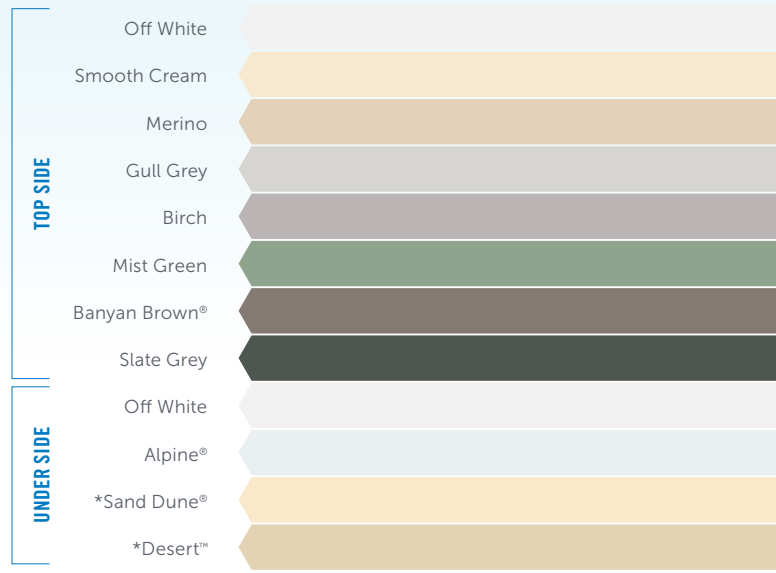

CGI COLOUR ROOFING

SINGLE SIDED

OUTBACK® DECK & CGI

DOUBLE SIDED*

*not available for curved roof sheeting

COOLDEK® ROOFING

OUTBACK® FRAMING

QUEENSLAND

How To.

COLOUR SELECTION GUIDE

CGI COLOUR ROOFING

SINGLE SIDED

OUTBACK® DECK & CGI

DOUBLE SIDED*

*not available for curved roof sheeting

*CGI only

COOLDEK® ROOFING

*Cooldek Classic profile only

OUTBACK® FRAMING

SOUTH AUSTRALIA

How To.

COLOUR SELECTION GUIDE

CGI COLOUR ROOFING

SINGLE SIDED

COLOUR SELECTION GUIDE

CGI COLOUR ROOFING

OUTBACK® DECK & CGI DOUBLE SIDED*

*not available for curved roof sheeting

COOLDEK® ROOFING

*Cooldek Classic profile only

OUTBACK® FRAMING

WESTERN AUSTRALIA