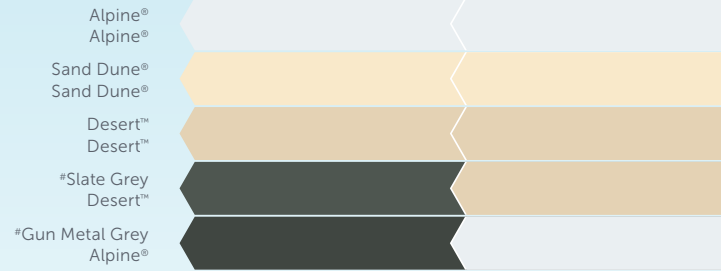

**YOU BRING THE DREAM
WE'LL BRING THE
How To.**

STRATCO
OUTBACK®
VERANDAHS • PATIOS • CARPORTS • SUNROOF

STRATCO OUTBACK® COLOUR CHART

COLOUR SELECTION GUIDE

CGI COLOUR ROOFING

SINGLE SIDED

OUTBACK® DECK & CGI

DOUBLE SIDED*

*not available for curved roof sheeting
*Outback® Deck only

COOLDEK® ROOFING

*Cooldek Classic profile only

OUTBACK® FRAMING

NEW SOUTH WALES

How To.

COLOUR SELECTION GUIDE

How To.

COLOUR SELECTION GUIDE

CGI COLOUR ROOFING

SINGLE SIDED

OUTBACK® DECK & CGI

DOUBLE SIDED*

*not available for curved roof sheeting

*CGI only

COLOUR SELECTION GUIDE

CGI COLOUR ROOFING

OUTBACK® DECK & CGI DOUBLE SIDED*

*not available for curved roof sheeting

COOLDEK® ROOFING

*Cooldek Classic profile only

OUTBACK® FRAMING

WESTERN AUSTRALIA