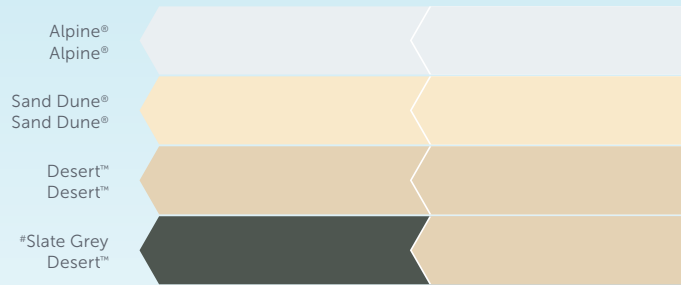

How To.

COLOUR SELECTION GUIDE

CGI COLOUR ROOFING

SINGLE SIDED

OUTBACK® DECK & CGI

DOUBLE SIDED*

*not available for curved roof sheeting

*CGI only

COOLDEK® ROOFING

*Cooldek Classic profile only

OUTBACK® FRAMING

SOUTH AUSTRALIA

How To.

COLOUR SELECTION GUIDE

CGI COLOUR ROOFING

SINGLE SIDED

OUTBACK® DECK & CGI

DOUBLE SIDED*

*not available for curved roof sheeting
*Outback® Deck only

COOLDEK® ROOFING

*Cooldek Classic profile only

OUTBACK® FRAMING

VICTORIA

How To.

COLOUR SELECTION GUIDE

CGI COLOUR ROOFING

OUTBACK® DECK & CGI DOUBLE SIDED*

*not available for curved roof sheeting

COOLDEK® ROOFING

*Cooldek Classic profile only

OUTBACK® FRAMING

WESTERN AUSTRALIA