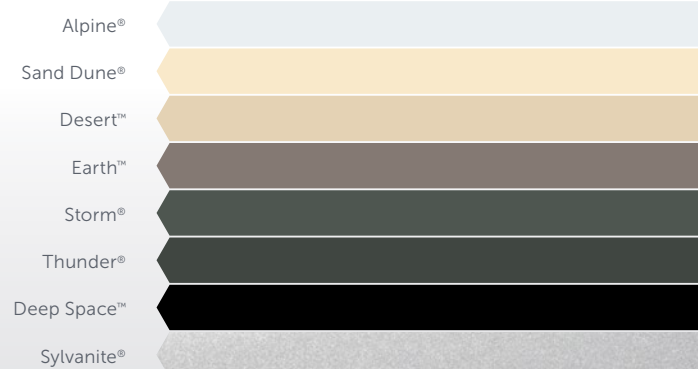

DOUBLE SIDED*

*not available for curved roof sheeting
*Outback® Deck only

COOLDEK® ROOFING

*Cooldek Classic profile only

OUTBACK® FRAMING

NEW SOUTH WALES

How To.

COLOUR SELECTION GUIDE

CGI COLOUR ROOFING

SINGLE SIDED

OUTBACK® DECK & CGI

DOUBLE SIDED*

*not available for curved roof sheeting

COOLDEK® ROOFING

OUTBACK® FRAMING

QUEENSLAND

How To.

COLOUR SELECTION GUIDE

CGI COLOUR ROOFING

SINGLE SIDED

OUTBACK® DECK & CGI

DOUBLE SIDED*

*not available for curved roof sheeting

*CGI only

COLOUR SELECTION GUIDE

CGI COLOUR ROOFING

OUTBACK® DECK & CGI DOUBLE SIDED*

*not available for curved roof sheeting

COOLDEK® ROOFING

*Cooldek Classic profile only

OUTBACK® FRAMING

WESTERN AUSTRALIA