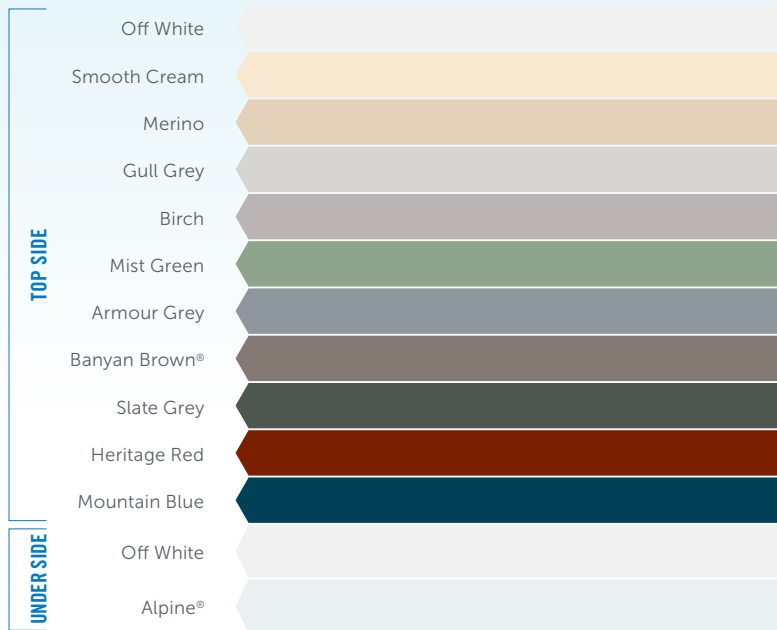

DOUBLE SIDED*

*not available for curved roof sheeting
*Outback® Deck only

COOLDEK® ROOFING

*Cooldek Classic profile only

OUTBACK® FRAMING

NEW SOUTH WALES

How To.

COLOUR SELECTION GUIDE

CGI COLOUR ROOFING

SINGLE SIDED

OUTBACK® DECK & CGI

DOUBLE SIDED*

*not available for curved roof sheeting

COOLDEK® ROOFING

OUTBACK® FRAMING

QUEENSLAND

How To.

COLOUR SELECTION GUIDE

CGI COLOUR ROOFING

SINGLE SIDED

OUTBACK® DECK & CGI

DOUBLE SIDED*

*not available for curved roof sheeting

*CGI only

COLOUR SELECTION GUIDE

CGI COLOUR ROOFING

OUTBACK® DECK & CGI DOUBLE SIDED*

*not available for curved roof sheeting

COOLDEK® ROOFING

*Cooldek Classic profile only

OUTBACK® FRAMING

WESTERN AUSTRALIA