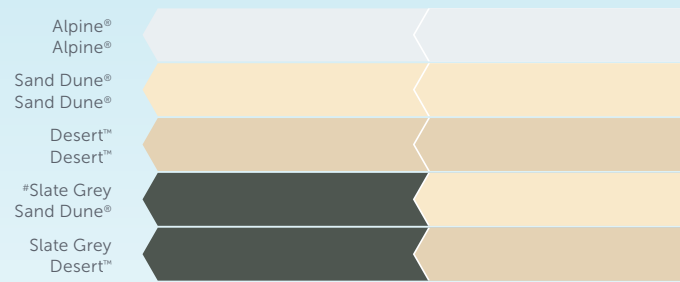

CGI COLOUR ROOFING

SINGLE SIDED

OUTBACK® DECK & CGI

DOUBLE SIDED*

*not available for curved roof sheeting

COOLDEK® ROOFING

OUTBACK® FRAMING

QUEENSLAND

How To.

COLOUR SELECTION GUIDE

CGI COLOUR ROOFING

SINGLE SIDED

OUTBACK® DECK & CGI

DOUBLE SIDED*

*not available for curved roof sheeting

*CGI only

COOLDEK® ROOFING

*Cooldek Classic profile only

OUTBACK® FRAMING

SOUTH AUSTRALIA

How To.

COLOUR SELECTION GUIDE

CGI COLOUR ROOFING

SINGLE SIDED

COLOUR SELECTION GUIDE

CGI COLOUR ROOFING

OUTBACK® DECK & CGI DOUBLE SIDED*

*not available for curved roof sheeting

COOLDEK® ROOFING

*Cooldek Classic profile only

OUTBACK® FRAMING

WESTERN AUSTRALIA