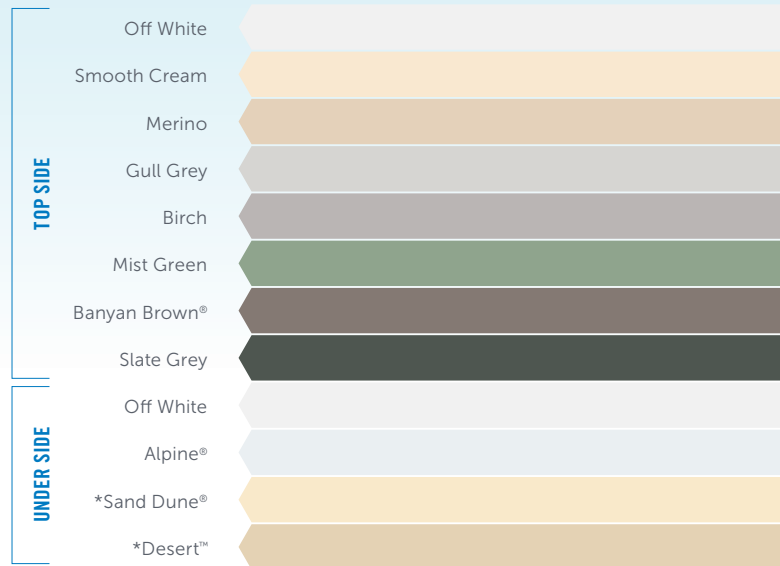

How To.

COLOUR SELECTION GUIDE

CGI COLOUR ROOFING

SINGLE SIDED

OUTBACK® DECK & CGI

DOUBLE SIDED*

*not available for curved roof sheeting

*CGI only

OUTBACK® DECK & CGI

DOUBLE SIDED*

*not available for curved roof sheeting
*Outback® Deck only

COOLDEK® ROOFING

*Cooldek Classic profile only

OUTBACK® FRAMING

VICTORIA

How To.

COLOUR SELECTION GUIDE

CGI COLOUR ROOFING

OUTBACK® DECK & CGI DOUBLE SIDED*

*not available for curved roof sheeting

COOLDEK® ROOFING

*Cooldek Classic profile only

OUTBACK® FRAMING

WESTERN AUSTRALIA