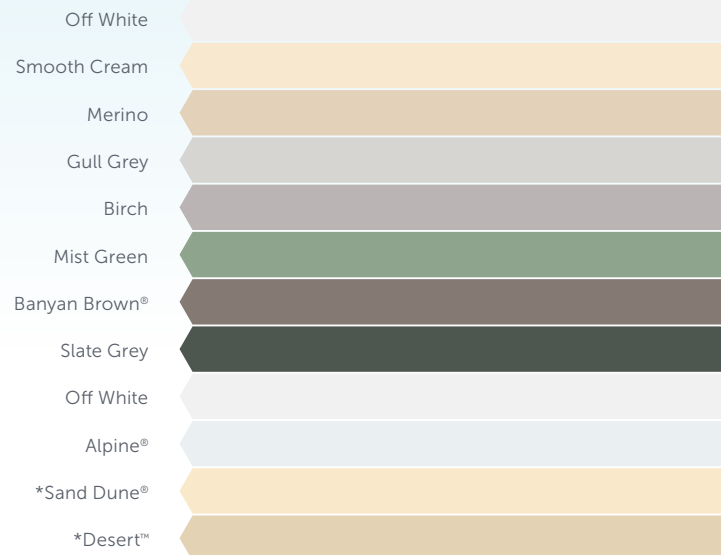

How To.

COLOUR SELECTION GUIDE

CGI COLOUR ROOFING

SINGLE SIDED

OUTBACK® DECK & CGI

DOUBLE SIDED*

*not available for curved roof sheeting

*CGI only

COOLDEK® ROOFING

*Cooldek Classic profile only

OUTBACK® FRAMING

SOUTH AUSTRALIA

How To.

COLOUR SELECTION GUIDE

CGI COLOUR ROOFING

SINGLE SIDED

OUTBACK® DECK & CGI

DOUBLE SIDED*

*not available for curved roof sheeting
*Outback® Deck only

COOLDEK® ROOFING

*Cooldek Classic profile only

OUTBACK® FRAMING

VICTORIA

How To.

COLOUR SELECTION GUIDE

CGI COLOUR ROOFING

OUTBACK® DECK & CGI DOUBLE SIDED*

*not available for curved roof sheeting

COOLDEK® ROOFING

*Cooldek Classic profile only

OUTBACK® FRAMING

WESTERN AUSTRALIA