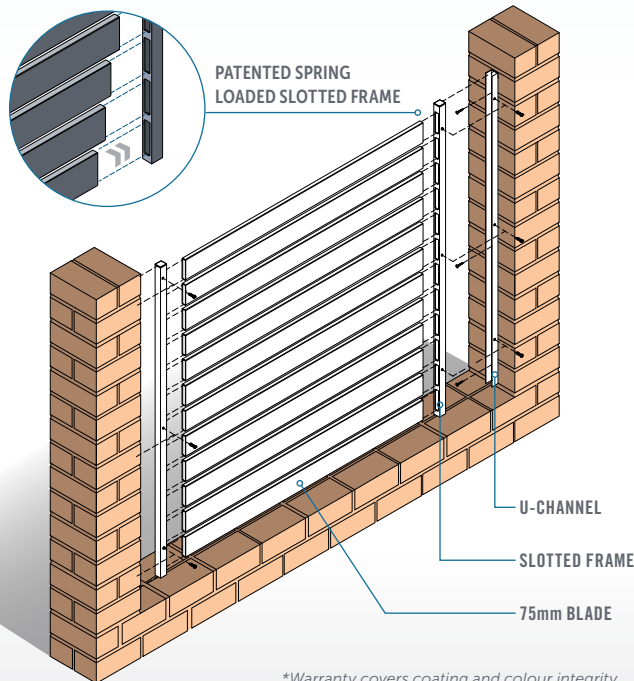

ALUMINIUM SLAT SCREENING

STYLE AND QUALITY

VERSATILE SCREENING SOLUTION

Ezi-Slat Screening is an innovative, easy-to-install, aluminium slat screening system that offers the latest in architectural style. Ezi-Slat Screening is tough, long lasting, low maintenance and can be adapted to suit a wide variety of applications.

DESIGN FLEXIBILITY

NON-WELD ASSEMBLY SYSTEM

Simply choose your blade spacing, then refer to the screen heights below to determine how many blades are required. With a great range of contemporary colours available, you'll find a solution that's just right for you.

Ezi-Slat Blades are available in 2400mm or 6000mm lengths.
Span = 2400mm

75mm BLADE IN WESTERN RED CEDAR

BLADES REQUIRED (9mm or 20mm BLADE SPACING AVAILABLE)

9mm SPACING		20mm SPACING	
Screen Height	No. of Blades	Screen Height	No. of Blades
848mm	10	969mm	10
932mm	11	1064mm	11
1016mm	12	1159mm	12
1100mm	13	1254mm	13
1184mm	14	1349mm	14
1268mm	15	1444mm	15
1352mm	16	1539mm	16
1436mm	17	1634mm	17
1520mm	18	1729mm	18
1604mm	19	1824mm	19
1688mm	20	1919mm	20
1772mm	21	2014mm	21
1856mm	22	2109mm	22
1940mm	23	2204mm	23
2024mm	24	2299mm	24
2108mm	25	2394mm	25
2192mm	26	2489mm	26
2276mm	27	2584mm	27
2360mm	28	2679mm	28