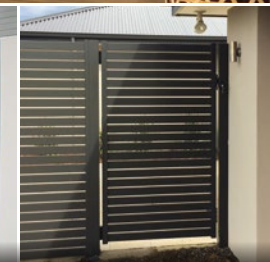

PRIVACY MADE EASY, WE'LL BRING THE How To.

EZI-SLAT GATES ARE AVAILABLE IN
1200mm, 1500mm or 1800mm HEIGHTS

Phone 1300 155 155
Visit stratco.com.au

« Scan this QR code to find a Stratco near you.

STRATCO EZI-SLAT®

ALUMINIUM SLAT SCREENING

STYLE AND QUALITY

VERSATILE SCREENING SOLUTION

Ezi-Slat Screening is an innovative, easy-to-install, aluminium slat screening system that offers the latest in architectural style. Ezi-Slat Screening is tough, long lasting, low maintenance and can be adapted to suit a wide variety of applications.