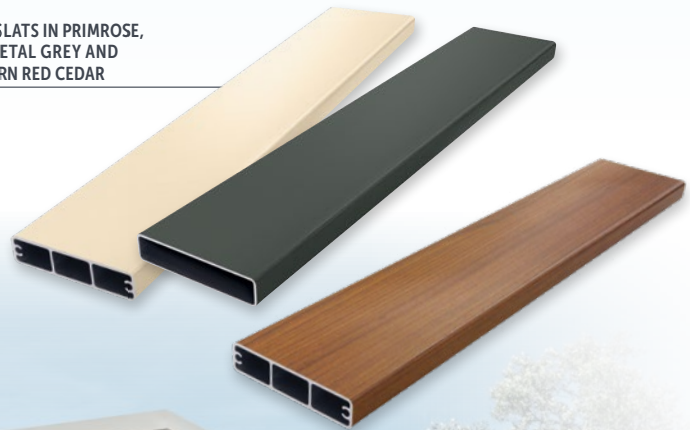

**PRIVACY MADE EASY,
WE'LL BRING THE
How To.**

STRATCO

STRATCO EZI-SLAT®

ALUMINIUM SLAT SCREENING

STYLE AND QUALITY

VERSATILE SCREENING SOLUTION

Ezi-Slat Screening is an innovative, easy-to-install, aluminium slat screening system that offers the latest in architectural style. Ezi-Slat Screening is tough, long lasting, low maintenance and can be adapted to suit a wide variety of applications.

Ezi-Slat can span up to 2400mm between supports.

**Warranty covers coating and colour integrity.
Not suitable for pool fence and balustrade applications.*

75mm SLATS IN PRIMROSE,
GUN METAL GREY AND
WESTERN RED CEDAR

COLOUR RANGE

STANDARD STOCKED COLOURS

OFF WHITE
Equivalent to Surfmist®

PRIMROSE
Equivalent to Domain®

SLATE GREY
Equivalent to Woodland Grey®

GUN METAL GREY
Equivalent to Monument®

BLACK

WESTERN RED CEDAR

MADE TO ORDER COLOURS

WHITE

MOUNTAIN BLUE
Equivalent to Deep Ocean®

SILVER

BEACH OAK

BIRCH
Equivalent to Dune®

SPOTTED GUM

COBBLESTONE
Equivalent to Wallaby®