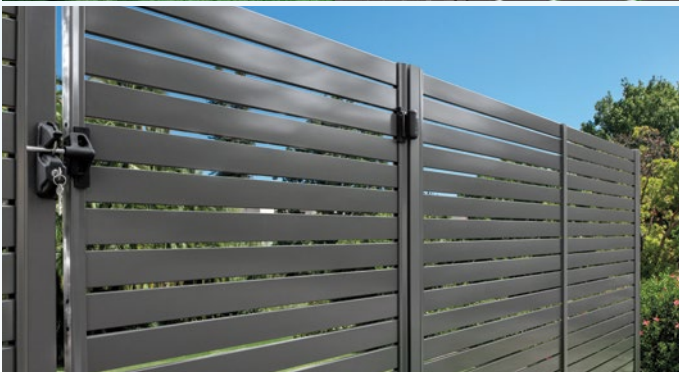

Ezi-Slat can span up to 2400mm between supports.

**Warranty covers coating and colour integrity.
Not suitable for pool fence and balustrade applications.*

75mm SLATS IN PRIMROSE,
GUN METAL GREY AND
WESTERN RED CEDAR

LIGHT OAK

MERINO
Equivalent to Paperbark®

KWILLA

BANYAN BROWN®
Equivalent to Jasper®

MERBAU

DARK STONE
Equivalent to Ironstone®

JARRAH

NUMBER OF SLATS REQUIRED