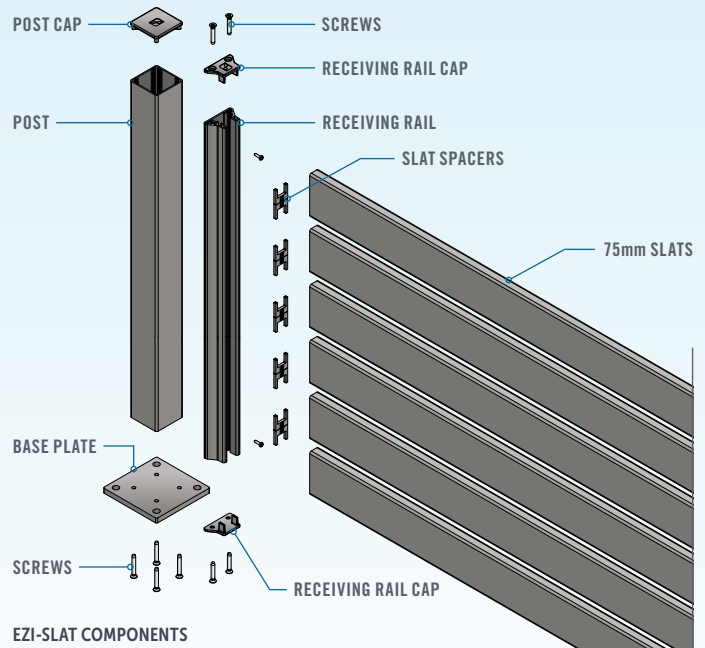

**PRIVACY MADE EASY,
WE'LL BRING THE
How To.**

STRATCO

STRATCO EZI-SLAT®

ALUMINIUM SLAT SCREENING

STYLE AND QUALITY

VERSATILE SCREENING SOLUTION

Ezi-Slat Screening is an innovative, easy-to-install, aluminium slat screening system that offers the latest in architectural style. Ezi-Slat Screening is tough, long lasting, low maintenance and can be adapted to suit a wide variety of applications.

- Super strength powder coated aluminium
- Receiving rail and spacers hold slats without rivets, screws, nails or welding
- Non-weld assembly for easy installation
- Slats do not warp, crack, or splinter
- Manufactured in Australia, for Australian conditions
- Low maintenance
- 10 Year Warranty*

DESIGN FLEXIBILITY

NON-WELD ASSEMBLY SYSTEM

Simply choose your slat spacing, then refer to the screen heights shown to determine how many slats are required. With a great range of contemporary colours available, you'll find a solution that's just right for you.

Ezi-Slat can span up to 2400mm between supports.

**Warranty covers coating and colour integrity.
Not suitable for pool fence and balustrade applications.*

75mm SLATS IN PRIMROSE,
GUN METAL GREY AND
WESTERN RED CEDAR