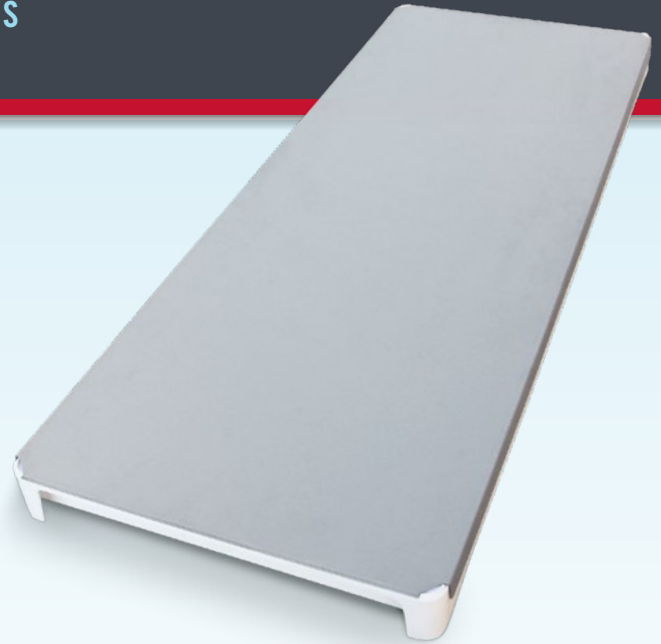

# STRATCO OREBOX LIDS

METAL LIDS FOR PLASTIC MINING CORE TRAYS

## OUR CORE TRAY LIDS ARE TOPS!

Cover your Stratco Orebox core trays with the best lid for the job. Orebox lids are designed for strength, ease of use and safety.

- Return folded edges
  - adds strength
  - reduces cut injuries.
- Specifically designed for Stratco Orebox core trays.
- Snug fit lid
  - prevents contaminate ingress
  - keeps insects/vermin out.
- Designed to allow Orebox stacking.
- Long lasting Zinc/Al.
- Keeps cores safe and dry.
- ***In stock - ready to go!***