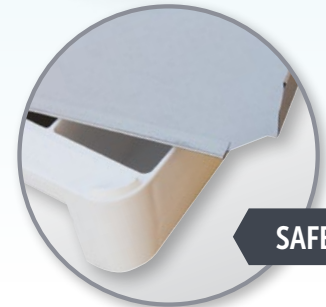

# STRATCO OREBOX LIDS

METAL LIDS FOR PLASTIC MINING CORE TRAYS

## OUR CORE TRAY LIDS ARE TOPS!

Cover your Stratco Orebox core trays with the best lid for the job. Orebox lids are designed for strength, ease of use and safety.

- Return folded edges
  - adds strength
  - reduces cut injuries.
- Specifically designed for Stratco Orebox core trays.
- Snug fit lid
  - prevents contaminate ingress
  - keeps insects/vermin out.
- Designed to allow Orebox stacking.
- Long lasting Zinc/Al.
- Keeps cores safe and dry.
- ***In stock - ready to go!***

SAFE!

SNUG!

CHOICE!

*Specially designed for Stratco Orebox Core Trays!*

David Muller - 0409 895 945  
david.muller@stratco.com.au

How To.