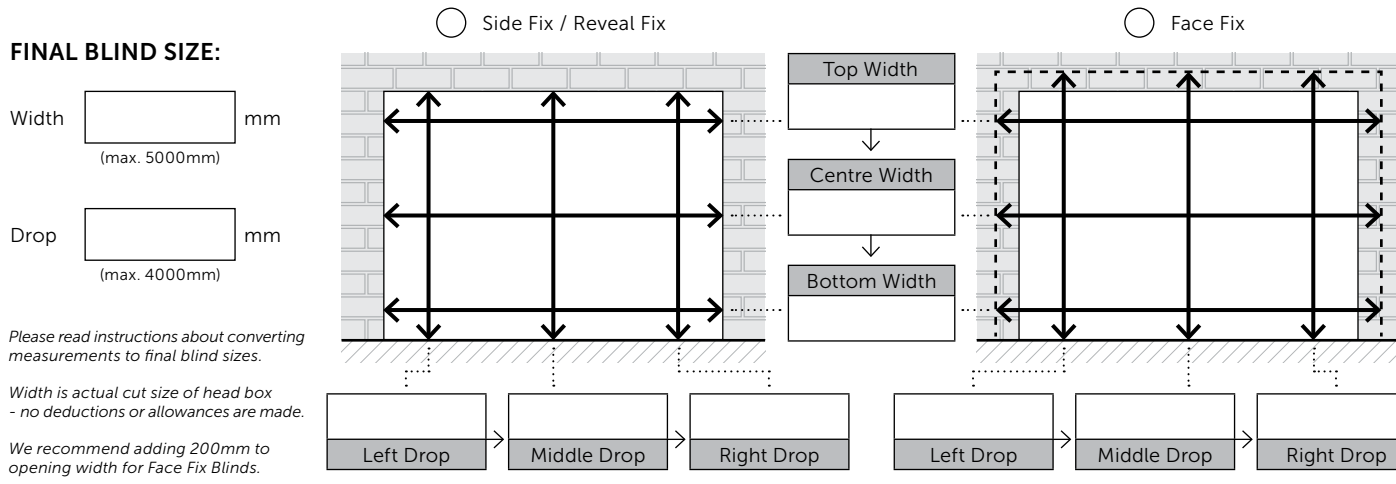

- BLIND STYLE:**
- REGENT (fully restrained) → ULTRA Lock Manual Lock
 - WINDSOR (wire guided) → ULTRA Lock Spring Clip Strap & Buckle
 - CHELSEA (channel guided) → ULTRA Lock Manual Lock
 - STRAND (straight drop) → Spring Clip Strap & Buckle
- Headbox (or enclosed or cassette - 3.0m max. drop) Open (no headbox - up to 4.0m drop)

Measure squareness of opening, particularly vertical sides.

Measure all openings: 3 widths and 3 drops.

NOTE: Blinds greater than 3000mm wide or greater than 3000mm drop may require a join in the fabric.

Drop is measured from top of head box in final position.

- DRIVE MECHANISM:** (NOTE: Spring Assisted not available for straight drop blinds)
- Manual - Spring Assisted D-Handle 1.5m Hook
 - Manual - Crank Driven Crank connection side (looking from front of blind) Left Side Right Side
 - 1.0m Crank Handle 1.5m Crank Handle 2.0m Crank Handle
 - Motor Driven Motor Connection Side (looking from front of blind) Left Side Right Side
 - Ambient Remote Motor (Hand Held Remote) 1 Channel 15 Channel
 - Somfy Remote Motor 1 Channel 4 Channel 16 Channel