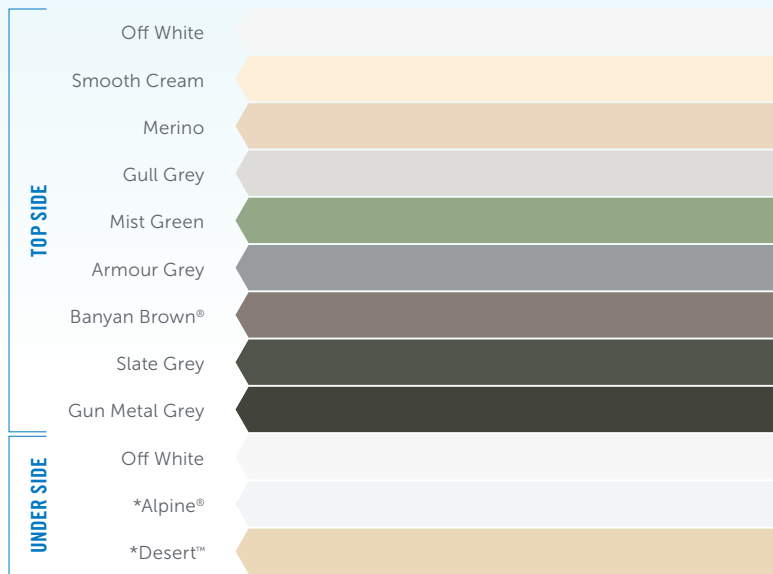

**YOU BRING THE DREAM
WE'LL BRING THE
How To.**

STRATCO
OUTBACK®
VERANDAHS • PATIOS • CARPORTS • SUNROOF

STRATCO OUTBACK® COLOUR CHART

COLOUR SELECTION GUIDE

CGI COLOUR ROOFING

SINGLE SIDED

OUTBACK® DECK & CGI

DOUBLE SIDED*

*not available for curved roof sheeting
 *Outback® Deck only

COOLDEK® ROOFING

*Cooldek Classic profile only

OUTBACK® FRAMING

NOTE: Sylvanite has a slight price premium due to it having a metallic paint finish.

NEW SOUTH WALES

How To.

COLOUR SELECTION GUIDE

CGI COLOUR ROOFING

SINGLE SIDED

OUTBACK® DECK & CGI

DOUBLE SIDED*

*not available for curved roof sheeting

NOTE: Sylvanite has a slight price premium due to it having a metallic paint finish.

SOUTH AUSTRALIA

How To.

COLOUR SELECTION GUIDE

CGI COLOUR ROOFING

SINGLE SIDED

OUTBACK® DECK & CGI

DOUBLE SIDED*