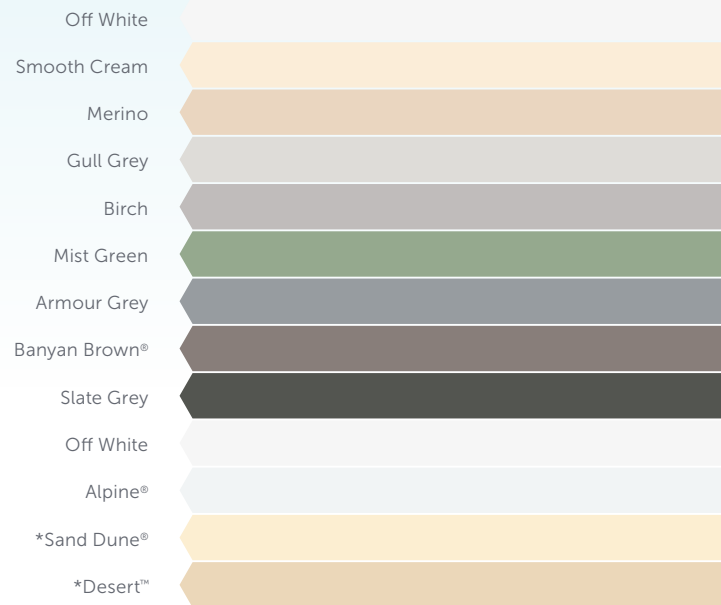

**YOU BRING THE DREAM
WE'LL BRING THE
How To.**

STRATCO
OUTBACK®
VERANDAHS • PATIOS • CARPORTS • SUNROOF

STRATCO OUTBACK® COLOUR CHART

COLOUR SELECTION GUIDE

CGI COLOUR ROOFING

SINGLE SIDED

OUTBACK® DECK & CGI

DOUBLE SIDED*

*not available for curved roof sheeting
 *Outback® Deck only

COOLDEK® ROOFING

*Cooldek Classic profile only

OUTBACK® FRAMING

NOTE: Sylvanite has a slight price premium due to it having a metallic paint finish.

NEW SOUTH WALES

How To.

COLOUR SELECTION GUIDE

CGI COLOUR ROOFING

SINGLE SIDED

OUTBACK® DECK & CGI

DOUBLE SIDED*

*not available for curved roof sheeting

COOLDEK® ROOFING

OUTBACK® FRAMING

NOTE: Sylvanite has a slight price premium due to it having a metallic paint finish.

QUEENSLAND

How To.

COLOUR SELECTION GUIDE

CGI COLOUR ROOFING

SINGLE SIDED