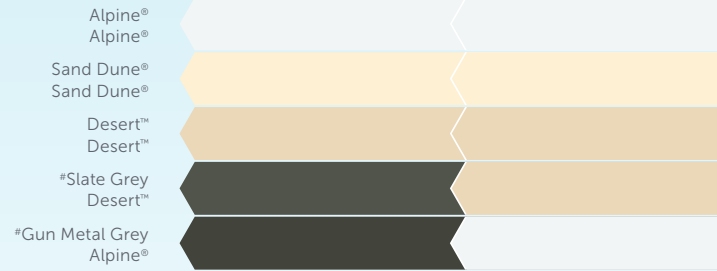

COOLDEK® ROOFING

OUTBACK® FRAMING

NOTE: Sylvanite has a slight price premium due to it having a metallic paint finish.

QUEENSLAND

How To.

COLOUR SELECTION GUIDE

CGI COLOUR ROOFING

SINGLE SIDED

NOTE: Sylvanite has a slight price premium due to it having a metallic paint finish.

SOUTH AUSTRALIA

How To.

COLOUR SELECTION GUIDE

CGI COLOUR ROOFING

SINGLE SIDED

OUTBACK® DECK & CGI

DOUBLE SIDED*

*not available for curved roof sheeting
*Outback® Deck only

COOLDEK® ROOFING

*Cooldek Classic profile only

OUTBACK® FRAMING

NOTE: Sylvanite has a slight price premium due to it having a metallic paint finish.

VICTORIA

How To.

COLOUR SELECTION GUIDE

CGI COLOUR ROOFING

OUTBACK® DECK & CGI DOUBLE SIDED*

*not available for curved roof sheeting

COOLDEK® ROOFING

*Cooldek Classic profile only