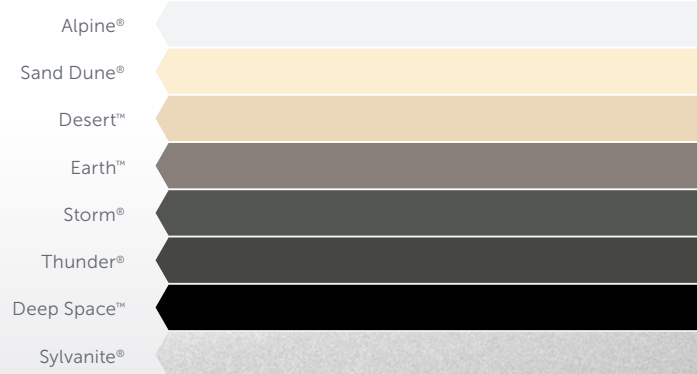

COOLDEK® ROOFING

OUTBACK® FRAMING

NOTE: Sylvanite has a slight price premium due to it having a metallic paint finish.

QUEENSLAND

How To.

COLOUR SELECTION GUIDE

CGI COLOUR ROOFING

SINGLE SIDED

OUTBACK® DECK & CGI

DOUBLE SIDED*

*not available for curved roof sheeting
 *CGI only

COOLDEK® ROOFING

*Cooldek Classic profile only

OUTBACK® FRAMING

NOTE: Sylvanite has a slight price premium due to it having a metallic paint finish.

SOUTH AUSTRALIA

How To.

COLOUR SELECTION GUIDE

CGI COLOUR ROOFING

SINGLE SIDED

OUTBACK® DECK & CGI

DOUBLE SIDED*

*not available for curved roof sheeting

*Outback® Deck only

COOLDEK® ROOFING

*Cooldek Classic profile only

OUTBACK® FRAMING

NOTE: Sylvanite has a slight price premium due to it having a metallic paint finish.

VICTORIA

How To.

COLOUR SELECTION GUIDE