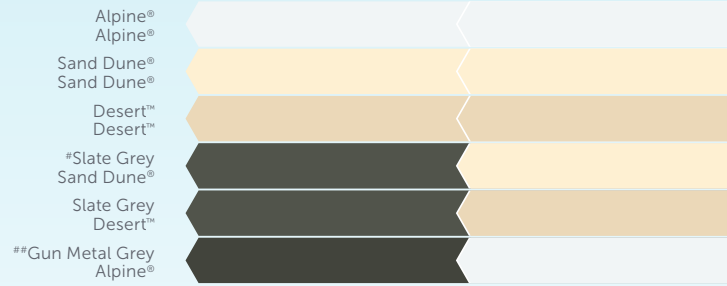

OUTBACK® DECK & CGI

DOUBLE SIDED*

*not available for curved roof sheeting

*CGI only

**Outback® Deck only