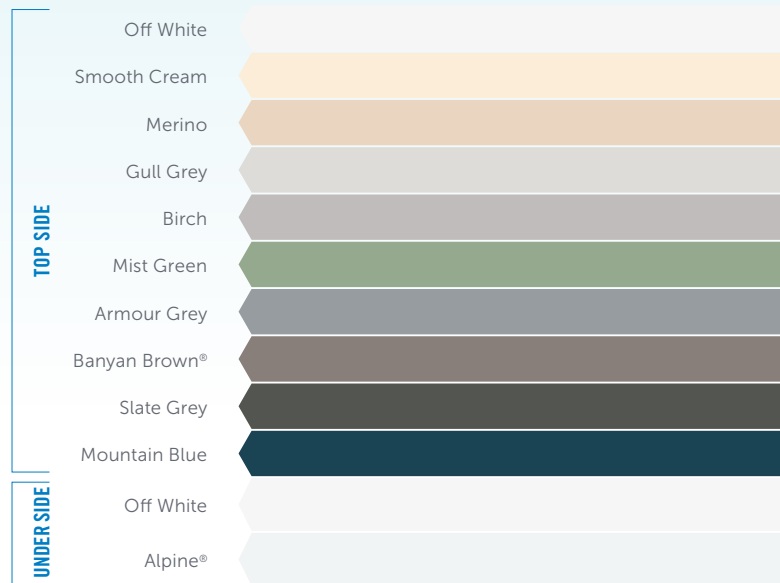

DOUBLE SIDED*

*not available for curved roof sheeting
 *Outback® Deck only

COOLDEK® ROOFING

*Cooldek Classic profile only

OUTBACK® FRAMING

NOTE: Sylvanite has a slight price premium due to it having a metallic paint finish.

NEW SOUTH WALES

How To.

COLOUR SELECTION GUIDE

CGI COLOUR ROOFING

SINGLE SIDED

OUTBACK® DECK & CGI

DOUBLE SIDED*

*not available for curved roof sheeting

COOLDEK® ROOFING

OUTBACK® FRAMING

NOTE: Sylvanite has a slight price premium due to it having a metallic paint finish.

QUEENSLAND

How To.

COLOUR SELECTION GUIDE

CGI COLOUR ROOFING

SINGLE SIDED

*Outback® Deck only

COOLDEK® ROOFING

*Cooldek Classic profile only

OUTBACK® FRAMING

NOTE: Sylvanite has a slight price premium due to it having a metallic paint finish.

VICTORIA

How To.

COLOUR SELECTION GUIDE