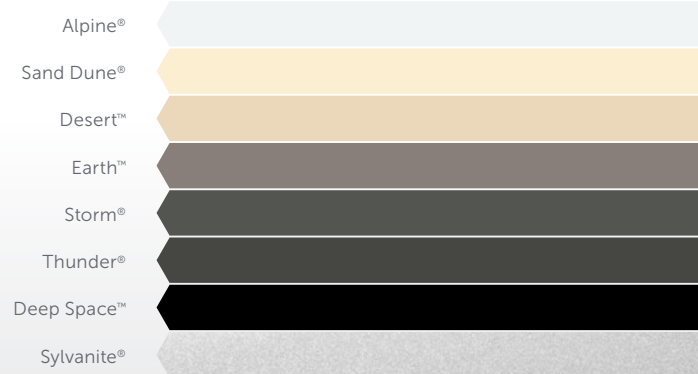

COOLDEK® ROOFING

OUTBACK® FRAMING

NOTE: Sylvanite has a slight price premium due to it having a metallic paint finish.

QUEENSLAND

How To.

COLOUR SELECTION GUIDE

CGI COLOUR ROOFING

SINGLE SIDED

OUTBACK® DECK & CGI

DOUBLE SIDED*

*not available for curved roof sheeting
 *CGI only

COOLDEK® ROOFING

*Cooldek Classic profile only

OUTBACK® FRAMING

NOTE: Sylvanite has a slight price premium due to it having a metallic paint finish.

SOUTH AUSTRALIA

How To.

COLOUR SELECTION GUIDE

CGI COLOUR ROOFING

SINGLE SIDED

OUTBACK® DECK & CGI

DOUBLE SIDED*

*not available for curved roof sheeting

*Outback® Deck only

COOLDEK® ROOFING

*Cooldek Classic profile only

OUTBACK® FRAMING

NOTE: Sylvanite has a slight price premium due to it having a metallic paint finish.

VICTORIA

How To.

COLOUR SELECTION GUIDE