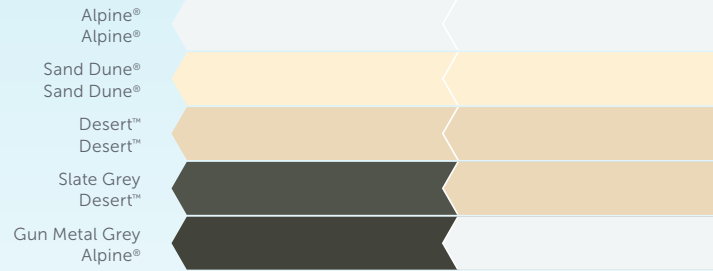

NOTE: Sylvanite has a slight price premium due to it having a metallic paint finish.

SOUTH AUSTRALIA

How To.

COLOUR SELECTION GUIDE

CGI COLOUR ROOFING

SINGLE SIDED

OUTBACK® DECK & CGI

DOUBLE SIDED*

*not available for curved roof sheeting
*Outback® Deck only

COOLDEK® ROOFING

*Cooldek Classic profile only

OUTBACK® FRAMING

NOTE: Sylvanite has a slight price premium due to it having a metallic paint finish.

VICTORIA

How To.

COLOUR SELECTION GUIDE

CGI COLOUR ROOFING

OUTBACK® DECK & CGI DOUBLE SIDED*

*not available for curved roof sheeting

COOLDEK® ROOFING

*Cooldek Classic profile only

OUTBACK® FRAMING

NOTE: Sylvanite has a slight price premium due to it having a metallic paint finish.

WESTERN AUSTRALIA

How To.