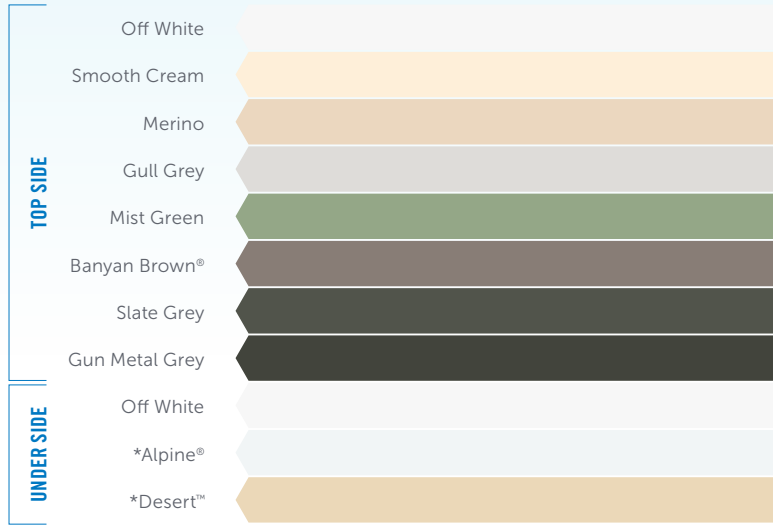

COOLDEK® ROOFING

OUTBACK® FRAMING

NOTE: Sylvanite has a slight price premium due to it having a metallic paint finish.

QUEENSLAND

How To.

COLOUR SELECTION GUIDE

CGI COLOUR ROOFING

SINGLE SIDED

NOTE: Sylvanite has a slight price premium due to it having a metallic paint finish.

SOUTH AUSTRALIA

How To.

COLOUR SELECTION GUIDE

CGI COLOUR ROOFING

SINGLE SIDED

OUTBACK® DECK & CGI

DOUBLE SIDED*

*not available for curved roof sheeting
*Outback® Deck only

COOLDEK® ROOFING

*Cooldek Classic profile only

OUTBACK® FRAMING

NOTE: Sylvanite has a slight price premium due to it having a metallic paint finish.

VICTORIA

How To.

COLOUR SELECTION GUIDE

CGI COLOUR ROOFING

OUTBACK® DECK & CGI DOUBLE SIDED*

*not available for curved roof sheeting

COOLDEK® ROOFING

*Cooldek Classic profile only