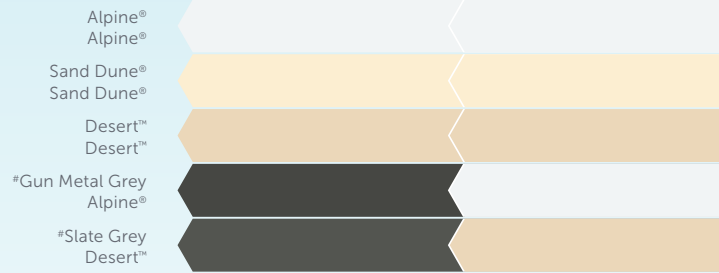

COOLDEK® ROOFING

OUTBACK® FRAMING

NOTE: Sylvanite has a slight price premium due to it having a metallic paint finish.

QUEENSLAND

How To.

COLOUR SELECTION GUIDE

CGI COLOUR ROOFING

SINGLE SIDED

SOUTH AUSTRALIA

How To.

COLOUR SELECTION GUIDE

CGI COLOUR ROOFING

SINGLE SIDED

OUTBACK® DECK & CGI

DOUBLE SIDED*

*not available for curved roof sheeting

*Outback® Deck only

COOLDEK® ROOFING

*Cooldek Classic profile only

OUTBACK® FRAMING

NOTE: Sylvanite has a slight price premium due to it having a metallic paint finish.

VICTORIA

How To.

COLOUR SELECTION GUIDE

CGI COLOUR ROOFING

OUTBACK® DECK & CGI DOUBLE SIDED*

**not available for curved roof sheeting*

COOLDEK® ROOFING

**Cooldek Classic profile only*

OUTBACK® FRAMING

NOTE: Sylvanite has a slight price premium due to it having a metallic paint finish.