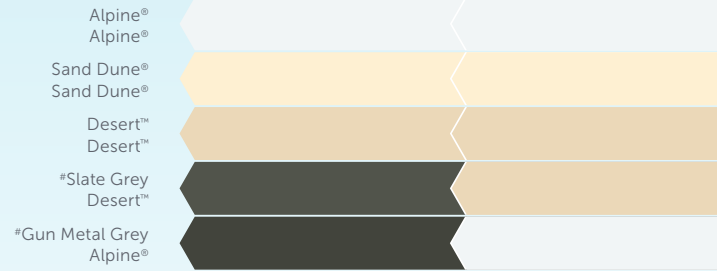

**YOU BRING THE DREAM
WE'LL BRING THE
How To.**

STRATCO
OUTBACK®
VERANDAHS • PATIOS • CARPORTS • SUNROOF

STRATCO OUTBACK® COLOUR CHART

COLOUR SELECTION GUIDE

CGI COLOUR ROOFING

SINGLE SIDED

OUTBACK® DECK & CGI

DOUBLE SIDED*

*not available for curved roof sheeting
 *Outback® Deck only

COOLDEK® ROOFING

*Cooldek Classic profile only

OUTBACK® FRAMING

NOTE: Sylvanite has a slight price premium due to it having a metallic paint finish.

NEW SOUTH WALES

How To.

COLOUR SELECTION GUIDE

CGI COLOUR ROOFING

SINGLE SIDED

OUTBACK® DECK & CGI

DOUBLE SIDED*

*not available for curved roof sheeting

NOTE: Sylvanite has a slight price premium due to it having a metallic paint finish.

SOUTH AUSTRALIA

How To.

COLOUR SELECTION GUIDE

CGI COLOUR ROOFING

SINGLE SIDED

OUTBACK® DECK & CGI

DOUBLE SIDED*