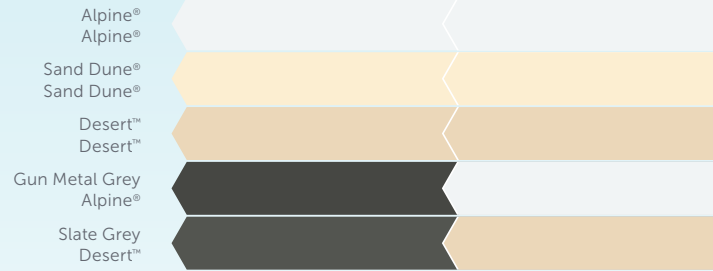

COOLDEK® ROOFING

OUTBACK® FRAMING

NOTE: Sylvanite has a slight price premium due to it having a metallic paint finish.

QUEENSLAND

How To.

COLOUR SELECTION GUIDE

CGI COLOUR ROOFING

SINGLE SIDED

SOUTH AUSTRALIA

How To.

COLOUR SELECTION GUIDE

CGI COLOUR ROOFING

SINGLE SIDED

OUTBACK® DECK & CGI

DOUBLE SIDED*

*not available for curved roof sheeting

*Outback® Deck only

COOLDEK® ROOFING

*Cooldek Classic profile only

OUTBACK® FRAMING

NOTE: Sylvanite has a slight price premium due to it having a metallic paint finish.

VICTORIA

How To.

COLOUR SELECTION GUIDE

CGI COLOUR ROOFING

OUTBACK® DECK & CGI DOUBLE SIDED*

**not available for curved roof sheeting*

COOLDEK® ROOFING

**Cooldek Classic profile only*

OUTBACK® FRAMING

NOTE: Sylvanite has a slight price premium due to it having a metallic paint finish.