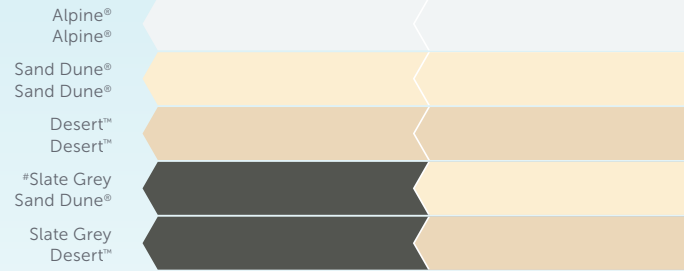

NEW SOUTH WALES

How To.

COLOUR SELECTION GUIDE

CGI COLOUR ROOFING

SINGLE SIDED

OUTBACK® DECK & CGI

DOUBLE SIDED*

*not available for curved roof sheeting

COOLDEK® ROOFING

OUTBACK® FRAMING

NOTE: Sylvanite has a slight price premium due to it having a metallic paint finish.

QUEENSLAND

How To.

COLOUR SELECTION GUIDE

CGI COLOUR ROOFING

SINGLE SIDED

OUTBACK® DECK & CGI

DOUBLE SIDED*

*not available for curved roof sheeting
 *CGI only

COOLDEK® ROOFING

*Cooldek Classic profile only

OUTBACK® FRAMING

NOTE: Sylvanite has a slight price premium due to it having a metallic paint finish.

SOUTH AUSTRALIA

How To.

COLOUR SELECTION GUIDE

CGI COLOUR ROOFING

SINGLE SIDED

OUTBACK® DECK & CGI

DOUBLE SIDED*

*not available for curved roof sheeting