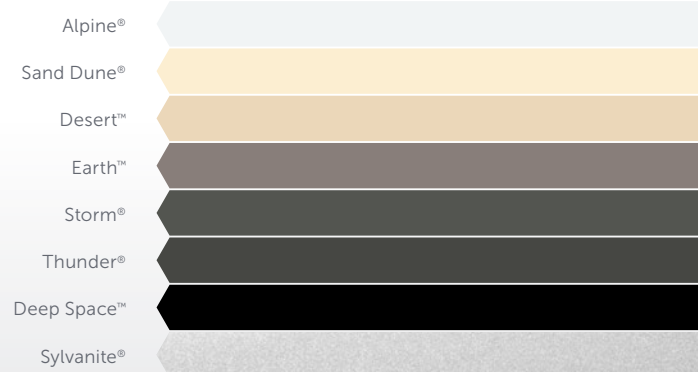

COOLDEK® ROOFING

OUTBACK® FRAMING

NOTE: Sylvanite has a slight price premium due to it having a metallic paint finish.

QUEENSLAND

How To.

COLOUR SELECTION GUIDE

CGI COLOUR ROOFING

SINGLE SIDED

SOUTH AUSTRALIA

How To.

COLOUR SELECTION GUIDE

CGI COLOUR ROOFING

SINGLE SIDED

OUTBACK® DECK & CGI

DOUBLE SIDED*

*not available for curved roof sheeting

*Outback® Deck only

COOLDEK® ROOFING

*Cooldek Classic profile only

OUTBACK® FRAMING

NOTE: Sylvanite has a slight price premium due to it having a metallic paint finish.

VICTORIA

How To.

COLOUR SELECTION GUIDE

CGI COLOUR ROOFING

OUTBACK® DECK & CGI DOUBLE SIDED*

**not available for curved roof sheeting*

COOLDEK® ROOFING

**Cooldek Classic profile only*

OUTBACK® FRAMING

NOTE: Sylvanite has a slight price premium due to it having a metallic paint finish.