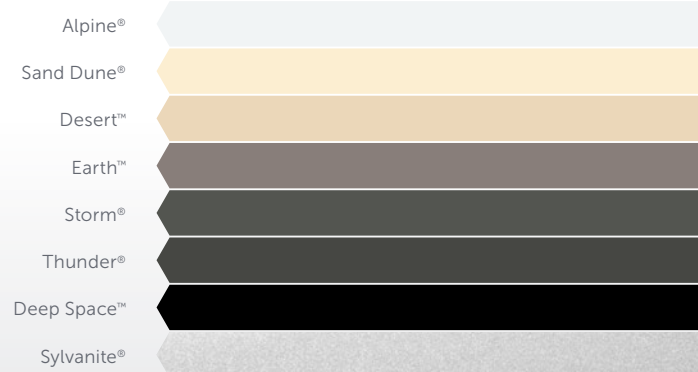

DOUBLE SIDED*

*not available for curved roof sheeting
 *Outback® Deck only

COOLDEK® ROOFING

*Cooldek Classic profile only

OUTBACK® FRAMING

NOTE: Sylvanite has a slight price premium due to it having a metallic paint finish.

NEW SOUTH WALES

How To.

COLOUR SELECTION GUIDE

CGI COLOUR ROOFING

SINGLE SIDED

OUTBACK® DECK & CGI

DOUBLE SIDED*

*not available for curved roof sheeting

COOLDEK® ROOFING

OUTBACK® FRAMING

NOTE: Sylvanite has a slight price premium due to it having a metallic paint finish.

QUEENSLAND

How To.

COLOUR SELECTION GUIDE

CGI COLOUR ROOFING

SINGLE SIDED

OUTBACK® DECK & CGI

DOUBLE SIDED*

*not available for curved roof sheeting
 *CGI only

COOLDEK® ROOFING

*Cooldek Classic profile only

OUTBACK® FRAMING

NOTE: Sylvanite has a slight price premium due to it having a metallic paint finish.