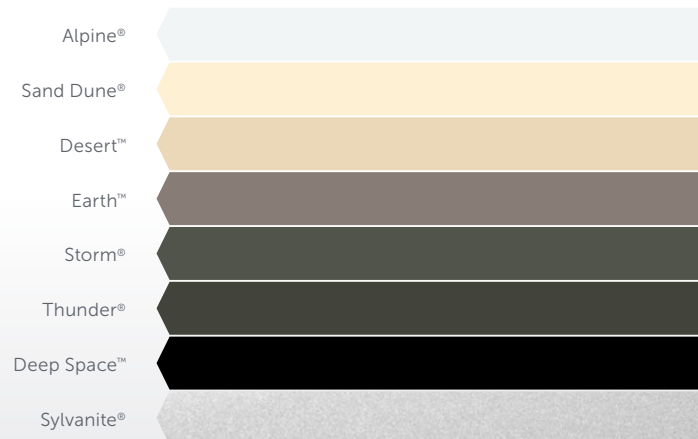

DOUBLE SIDED*

*not available for curved roof sheeting
 *Outback® Deck only

COOLDEK® ROOFING

*Cooldek Classic profile only

OUTBACK® FRAMING

NOTE: Sylvanite has a slight price premium due to it having a metallic paint finish.

NEW SOUTH WALES

How To.

COLOUR SELECTION GUIDE

CGI COLOUR ROOFING

SINGLE SIDED

OUTBACK® DECK & CGI

DOUBLE SIDED*

*not available for curved roof sheeting

COOLDEK® ROOFING

OUTBACK® FRAMING

NOTE: Sylvanite has a slight price premium due to it having a metallic paint finish.

QUEENSLAND

How To.

COLOUR SELECTION GUIDE

CGI COLOUR ROOFING

SINGLE SIDED

NOTE: Sylvanite has a slight price premium due to it having a metallic paint finish.

SOUTH AUSTRALIA

How To.

COLOUR SELECTION GUIDE

CGI COLOUR ROOFING

SINGLE SIDED

OUTBACK® DECK & CGI

DOUBLE SIDED*