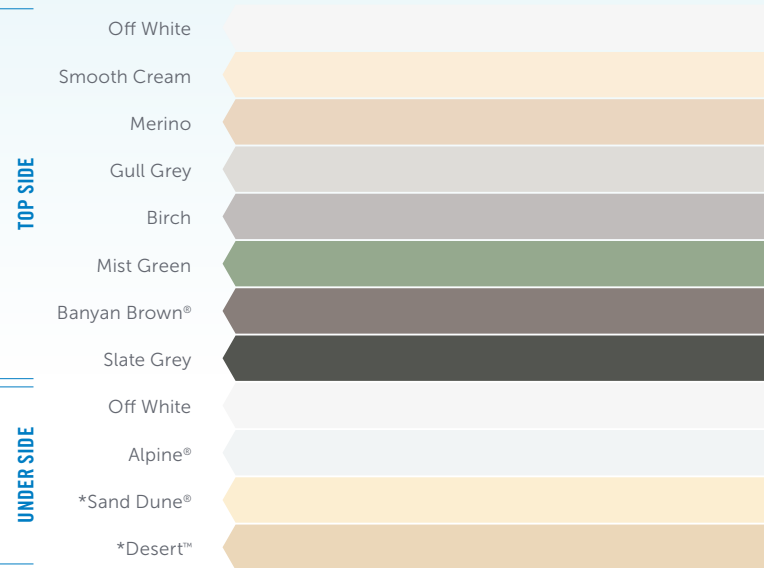

COOLDEK® ROOFING

OUTBACK® FRAMING

NOTE: Sylvanite has a slight price premium due to it having a metallic paint finish.

QUEENSLAND

How To.

COLOUR SELECTION GUIDE

CGI COLOUR ROOFING

SINGLE SIDED

SOUTH AUSTRALIA

How To.

COLOUR SELECTION GUIDE

CGI COLOUR ROOFING

SINGLE SIDED

OUTBACK® DECK & CGI

DOUBLE SIDED*

*not available for curved roof sheeting

*Outback® Deck only

COOLDEK® ROOFING

*Cooldek Classic profile only

OUTBACK® FRAMING

NOTE: Sylvanite has a slight price premium due to it having a metallic paint finish.

VICTORIA

How To.

COLOUR SELECTION GUIDE

CGI COLOUR ROOFING

OUTBACK® DECK & CGI DOUBLE SIDED*

**not available for curved roof sheeting*

COOLDEK® ROOFING

**Cooldek Classic profile only*

OUTBACK® FRAMING

NOTE: Sylvanite has a slight price premium due to it having a metallic paint finish.