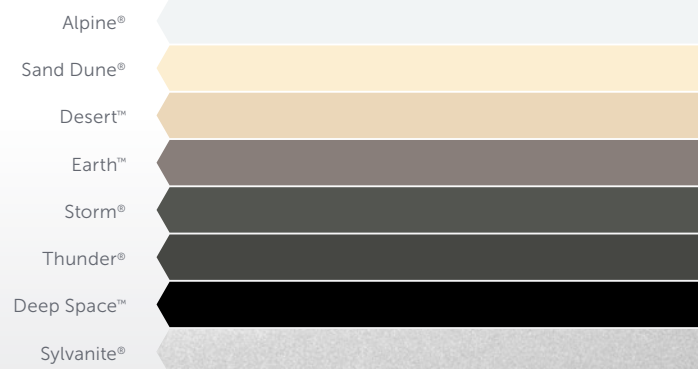

DOUBLE SIDED*

*not available for curved roof sheeting
 *Outback® Deck only

COOLDEK® ROOFING

*Cooldek Classic profile only

OUTBACK® FRAMING

NOTE: Sylvanite has a slight price premium due to it having a metallic paint finish.

NEW SOUTH WALES

How To.

COLOUR SELECTION GUIDE

CGI COLOUR ROOFING

SINGLE SIDED

OUTBACK® DECK & CGI

DOUBLE SIDED*

*not available for curved roof sheeting

COOLDEK® ROOFING

OUTBACK® FRAMING

NOTE: Sylvanite has a slight price premium due to it having a metallic paint finish.

QUEENSLAND

How To.

COLOUR SELECTION GUIDE

CGI COLOUR ROOFING

SINGLE SIDED

CGI COLOUR ROOFING

OUTBACK® DECK & CGI DOUBLE SIDED*

**not available for curved roof sheeting*

COOLDEK® ROOFING

**Cooldek Classic profile only*

OUTBACK® FRAMING

NOTE: Sylvanite has a slight price premium due to it having a metallic paint finish.