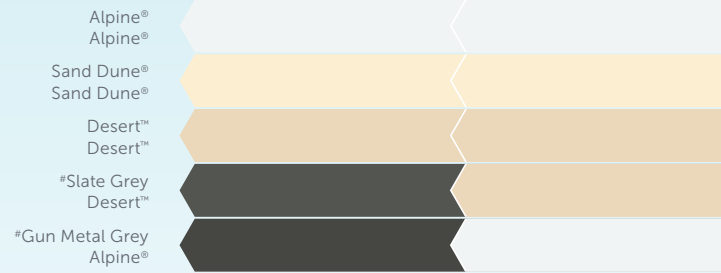

**YOU BRING THE DREAM
WE'LL BRING THE
How To.**

STRATCO
OUTBACK®
VERANDAHS • PATIOS • CARPORTS • SUNROOF

STRATCO OUTBACK® COLOUR CHART

COLOUR SELECTION GUIDE

CGI COLOUR ROOFING

SINGLE SIDED

OUTBACK® DECK & CGI

DOUBLE SIDED*

*not available for curved roof sheeting
 *Outback® Deck only

COOLDEK® ROOFING

*Cooldek Classic profile only

OUTBACK® FRAMING

NOTE: Sylvanite has a slight price premium due to it having a metallic paint finish.

NEW SOUTH WALES

How To.

COLOUR SELECTION GUIDE

CGI COLOUR ROOFING

SINGLE SIDED

OUTBACK® DECK & CGI

DOUBLE SIDED*

*not available for curved roof sheeting

COOLDEK® ROOFING

OUTBACK® FRAMING

NOTE: Sylvanite has a slight price premium due to it having a metallic paint finish.

QUEENSLAND

How To.

COLOUR SELECTION GUIDE

CGI COLOUR ROOFING

SINGLE SIDED