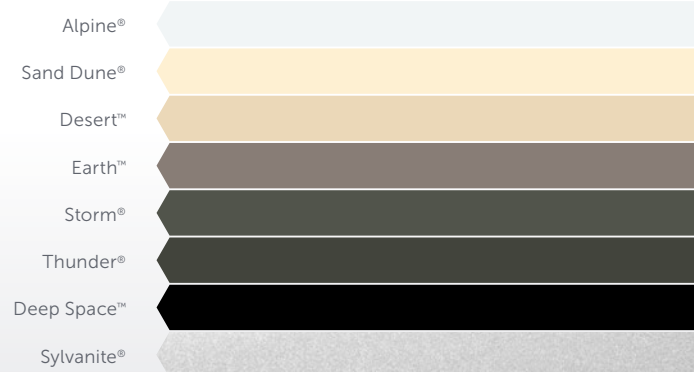

DOUBLE SIDED*

*not available for curved roof sheeting
 *Outback® Deck only

COOLDEK® ROOFING

*Cooldek Classic profile only

OUTBACK® FRAMING

NOTE: Sylvanite has a slight price premium due to it having a metallic paint finish.

NEW SOUTH WALES

How To.

COLOUR SELECTION GUIDE

CGI COLOUR ROOFING

SINGLE SIDED

OUTBACK® DECK & CGI

DOUBLE SIDED*

*not available for curved roof sheeting

COOLDEK® ROOFING

OUTBACK® FRAMING

NOTE: Sylvanite has a slight price premium due to it having a metallic paint finish.

QUEENSLAND

How To.

COLOUR SELECTION GUIDE

CGI COLOUR ROOFING

SINGLE SIDED

NOTE: Sylvanite has a slight price premium due to it having a metallic paint finish.

SOUTH AUSTRALIA

How To.

COLOUR SELECTION GUIDE

CGI COLOUR ROOFING

SINGLE SIDED

OUTBACK® DECK & CGI

DOUBLE SIDED*