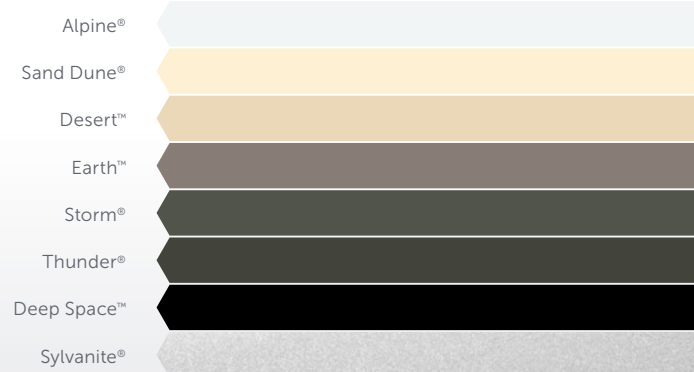

COOLDEK® ROOFING

OUTBACK® FRAMING

NOTE: Sylvanite has a slight price premium due to it having a metallic paint finish.

QUEENSLAND

How To.

COLOUR SELECTION GUIDE

CGI COLOUR ROOFING

SINGLE SIDED

NOTE: Sylvanite has a slight price premium due to it having a metallic paint finish.

SOUTH AUSTRALIA

How To.

COLOUR SELECTION GUIDE

CGI COLOUR ROOFING

SINGLE SIDED

OUTBACK® DECK & CGI

DOUBLE SIDED*

*not available for curved roof sheeting
*Outback® Deck only

COOLDEK® ROOFING

*Cooldek Classic profile only

OUTBACK® FRAMING

NOTE: Sylvanite has a slight price premium due to it having a metallic paint finish.

VICTORIA

How To.

COLOUR SELECTION GUIDE

CGI COLOUR ROOFING

OUTBACK® DECK & CGI DOUBLE SIDED*

*not available for curved roof sheeting

COOLDEK® ROOFING

*Cooldek Classic profile only