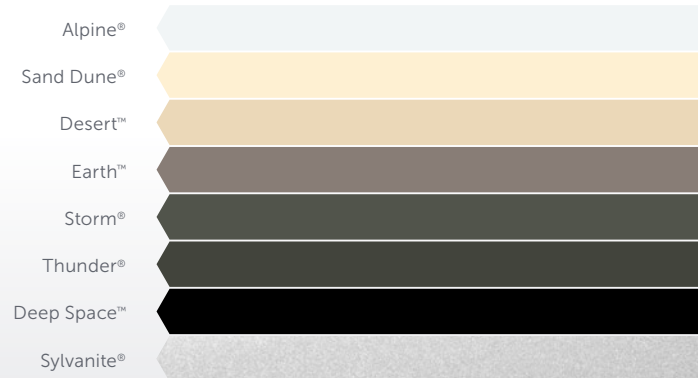

NEW SOUTH WALES

How To.

COLOUR SELECTION GUIDE

CGI COLOUR ROOFING

SINGLE SIDED

OUTBACK® DECK & CGI

DOUBLE SIDED*

*not available for curved roof sheeting

COOLDEK® ROOFING

OUTBACK® FRAMING

NOTE: Sylvanite has a slight price premium due to it having a metallic paint finish.

QUEENSLAND

How To.

COLOUR SELECTION GUIDE

CGI COLOUR ROOFING

SINGLE SIDED

OUTBACK® DECK & CGI

DOUBLE SIDED*

*not available for curved roof sheeting

*CGI only

**Outback® Deck only

COOLDEK® ROOFING

*Cooldek Classic profile only

OUTBACK® FRAMING

NOTE: Sylvanite has a slight price premium due to it having a metallic paint finish.

SOUTH AUSTRALIA

How To.

COLOUR SELECTION GUIDE

CGI COLOUR ROOFING

SINGLE SIDED

OUTBACK® DECK & CGI

DOUBLE SIDED*