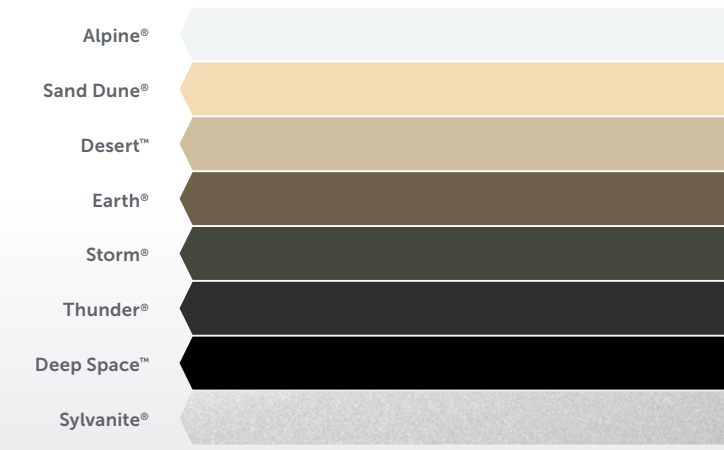

OUTBACK® FRAMING

- **Alpine®**
- **Sand Dune®**
- **Desert™**
- **Earth®**
- **Storm®**
- **Thunder®**
- **Deep Space™**
- **Sylvanite®**

NOTE: Sylvanite has a slight price premium due to it having a metallic paint finish.

« SCAN THIS QR CODE TO FIND A STRATCO NEAR YOU

1300 155 155
stratco.com.au

NEW SOUTH WALES
15 Liberty Road
Huntingwood NSW 2148

How To.