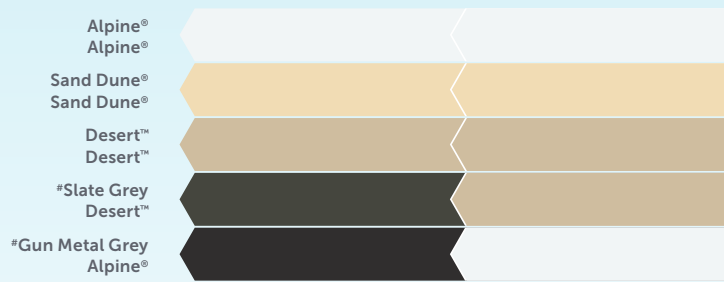

# COLOUR SELECTION GUIDE

## CGI COLOUR ROOFING

SINGLE SIDED

R - ROOFING & RAINWATER EQUIVALENT NAME

- Snowdrift™**  
R Dover White
- Off White**  
R Surfmist
- Smooth Cream**  
R Classic Cream
- Merino**  
R Paperbark
- Birch**  
R Dune
- Driftwood**  
R Gully
- Banyan Brown®**  
R Jasper
- Moss Vale Sand**  
R Evening Haze
- Mist Green**  
R Pale Eucalypt
- Caulfield Green**  
R Cottage Green
- Heritage Red**  
R Manor Red
- Lunar Grey™**  
R Southerly
- Gull Grey**  
R Shale Grey
- Overcast™**  
R Bluegum
- Armour Grey**  
R Windspray
- Cobblestone®**  
R Wallaby
- Granite®**  
R Basalt
- Dark Stone™**  
R Ironstone
- Mountain Blue**  
R Deep Ocean
- Slate Grey**  
R Woodland Grey
- Gun Metal Grey**  
R Monument
- Ebony**  
R Night Sky

## OUTBACK® DECK & CGI

DOUBLE SIDED\*

- Alpine®**
- Alpine®**
- Sand Dune®**
- Sand Dune®**
- Desert™**
- Desert™**
- \*Slate Grey**
- Desert™**
- \*Gun Metal Grey**
- Alpine®**

\*not available for curved roof sheeting  
 \*Outback® Deck only

## OUTBACK® FRAMING

- Alpine®**
- Sand Dune®**
- Desert™**
- Earth®**
- Storm®**
- Thunder®**
- Deep Space™**
- Sylvanite®**

NOTE: Sylvanite has a slight price premium due to it having a metallic paint finish.