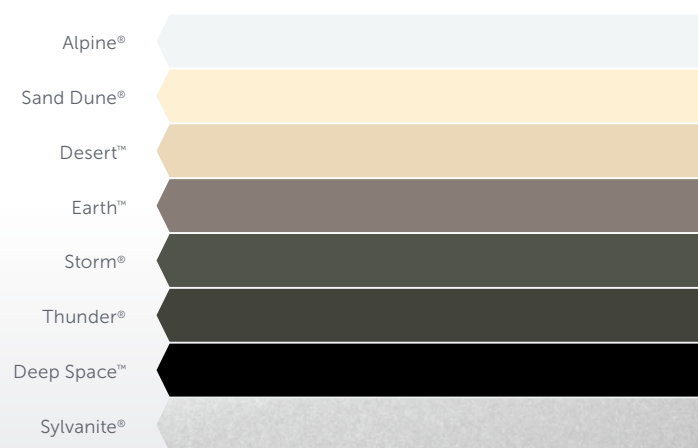

**YOU BRING THE DREAM
WE'LL BRING THE
How To.**

STRATCO
OUTBACK®
VERANDAHS • PATIOS • CARPORTS • SUNROOF

STRATCO OUTBACK® COLOUR CHART
QUEENSLAND

COLOUR SELECTION GUIDE

CGI COLOUR ROOFING

SINGLE SIDED

OUTBACK® DECK & CGI

DOUBLE SIDED*

*not available for curved roof sheeting

COOLDEK® ROOFING

OUTBACK® FRAMING

NOTE: Sylvanite has a slight price premium due to it having a metallic paint finish.

« SCAN THIS QR CODE TO FIND A STRATCO NEAR YOU