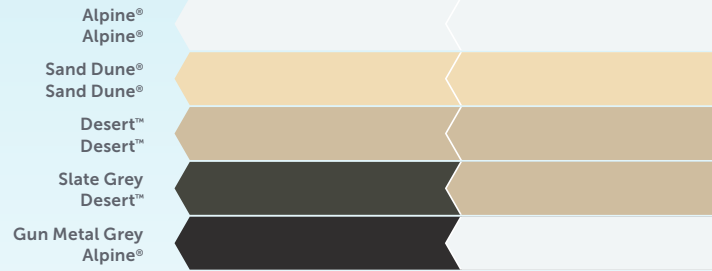

**YOU BRING THE DREAM
WE'LL BRING THE
How To.**

STRATCO
OUTBACK
VERANDAHS • PATIOS • CARPORTS • SUNROOF

STRATCO OUTBACK® COLOUR CHART
WESTERN AUSTRALIA

COLOUR SELECTION GUIDE

CGI COLOUR ROOFING

R - ROOFING & RAINWATER EQUIVALENT NAME

- Snowdrift™**
R Dover White
- Off White**
R Surfmist
- Smooth Cream**
R Classic Cream
- Merino**
R Paperbark
- Birch**
R Dune
- Driftwood**
R Gully
- Banyan Brown®**
R Jasper
- Moss Vale Sand**
R Evening Haze
- Mist Green**
R Pale Eucalypt
- Caulfield Green**
R Cottage Green
- Heritage Red**
R Manor Red
- Lunar Grey™**
R Southerly
- Gull Grey**
R Shale Grey
- Overcast™**
R Bluegum
- Armour Grey**
R Windspray
- Cobblestone®**
R Wallaby
- Granite®**
R Basalt
- Dark Stone™**
R Ironstone
- Mountain Blue**
R Deep Ocean
- Slate Grey**
R Woodland Grey
- Gun Metal Grey**
R Monument
- Ebony**
R Night Sky

OUTBACK® DECK & CGI

DOUBLE SIDED*

*not available for curved roof sheeting

COOLDEK® ROOFING

OUTBACK® FRAMING

NOTE: Sylvanite has a slight price premium due to it having a metallic paint finish.

« SCAN THIS QR CODE TO FIND A STRATCO NEAR YOU