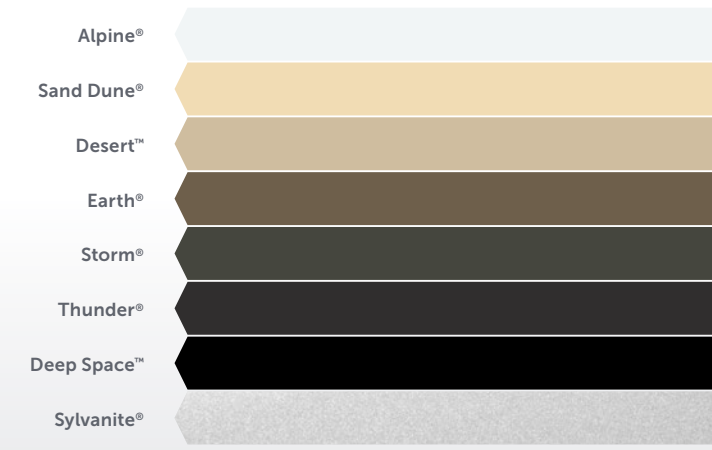

**YOU BRING THE DREAM
WE'LL BRING THE
How To.**

STRATCO
OUTBACK
VERANDAHS • PATIOS • CARPORTS • SUNROOF

STRATCO OUTBACK® COLOUR CHART
WESTERN AUSTRALIA

COLOUR SELECTION GUIDE

CGI COLOUR ROOFING

R - ROOFING & RAINWATER EQUIVALENT NAME

- Snowdrift™**
R Dover White
- Off White**
R Surfmist
- Smooth Cream**
R Classic Cream
- Merino**
R Paperbark
- Birch**
R Dune
- Driftwood**
R Gully
- Banyan Brown®**
R Jasper
- Moss Vale Sand**
R Evening Haze
- Mist Green**
R Pale Eucalypt
- Caulfield Green**
R Cottage Green
- Heritage Red**
R Manor Red
- Lunar Grey™**
R Southerly
- Gull Grey**
R Shale Grey
- Overcast™**
R Bluegum
- Armour Grey**
R Windspray
- Cobblestone®**
R Wallaby
- Granite®**
R Basalt
- Dark Stone™**
R Ironstone
- Mountain Blue**
R Deep Ocean
- Slate Grey**
R Woodland Grey
- Gun Metal Grey**
R Monument
- Ebony**
R Night Sky

OUTBACK® DECK & CGI

DOUBLE SIDED*

*not available for curved roof sheeting

COOLDEK® ROOFING

OUTBACK® FRAMING

NOTE: Sylvanite has a slight price premium due to it having a metallic paint finish.

« SCAN THIS QR CODE TO FIND A STRATCO NEAR YOU