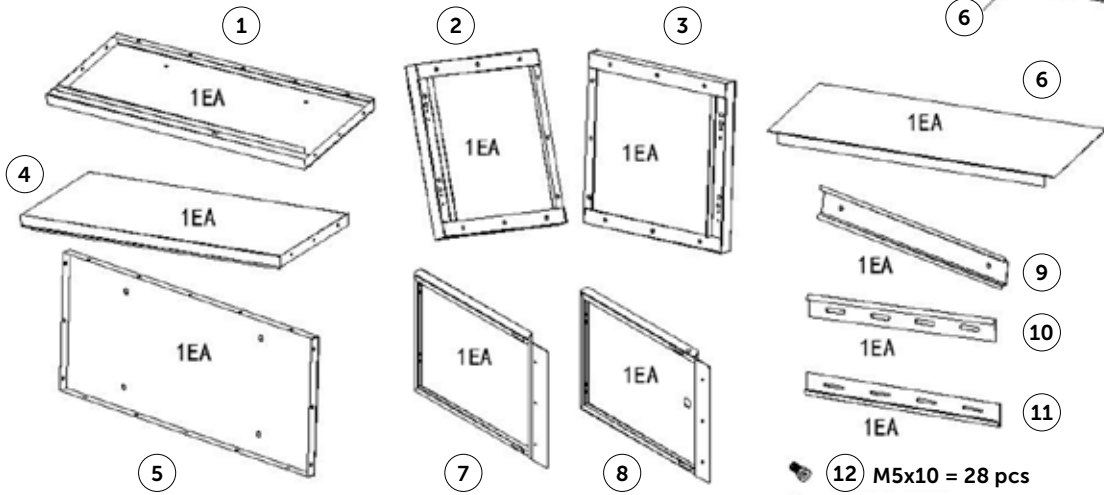

THANK YOU FOR PURCHASING YOUR PLATINUM WALL CABINET.

Please carefully read and follow these instructions to assemble your cabinet.

ENSURE PROTECTIVE EYEWEAR AND GLOVES ARE WORN WHEN ASSEMBLING THIS UNIT.

Components

- ⑫ M5x10 Screw - 28 pieces
- ⑬ M8x15 Screw + Washer - 4 pieces

- ⑫ M5x10 = 28 pcs
- ⑬ M8x15 = 4 pcs

Step 1

- ⑨ M5x10 = 28 pcs

Step 2

Step 3

Step 4