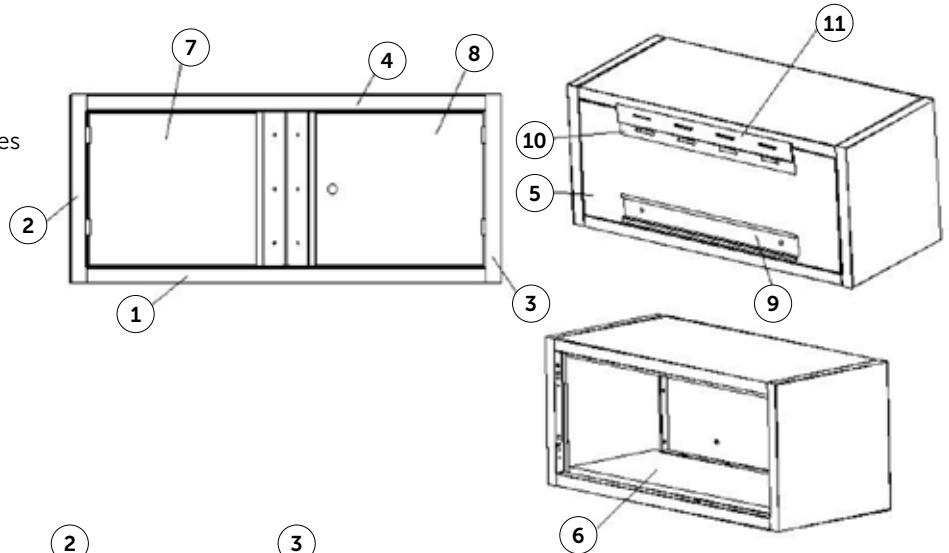

THANK YOU FOR PURCHASING YOUR PLATINUM WALL CABINET.

Please carefully read and follow these instructions to assemble your cabinet.

ENSURE PROTECTIVE EYEWEAR AND GLOVES ARE WORN WHEN ASSEMBLING THIS UNIT.

Components

- ⑫ M5x10 Screw - 28 pieces
- ⑬ M8x15 Screw + Washer - 4 pieces

- ⑫ M5x10 = 28 pcs
- ⑬ M8x15 = 4 pcs

Step 1

- ⑨ M5x10 = 28 pcs

Step 2

Step 3

Step 4