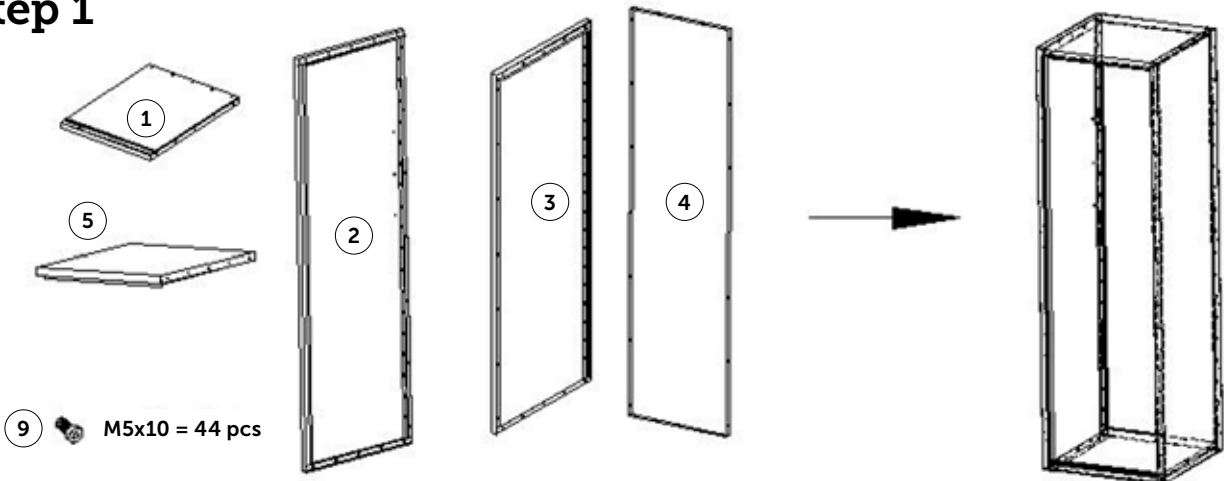

THANK YOU FOR PURCHASING YOUR PLATINUM RH 1 DOOR CABINET.

Please carefully read and follow these instructions to assemble your cabinet.

ENSURE PROTECTIVE EYEWEAR AND GLOVES ARE WORN WHEN ASSEMBLING THIS UNIT.

Components

- ⑨ M5x10 Screw - 56 pieces
- ⑩ Adjustable Feet - 4 pieces
- Shelf Support - 8 pieces

Step 1