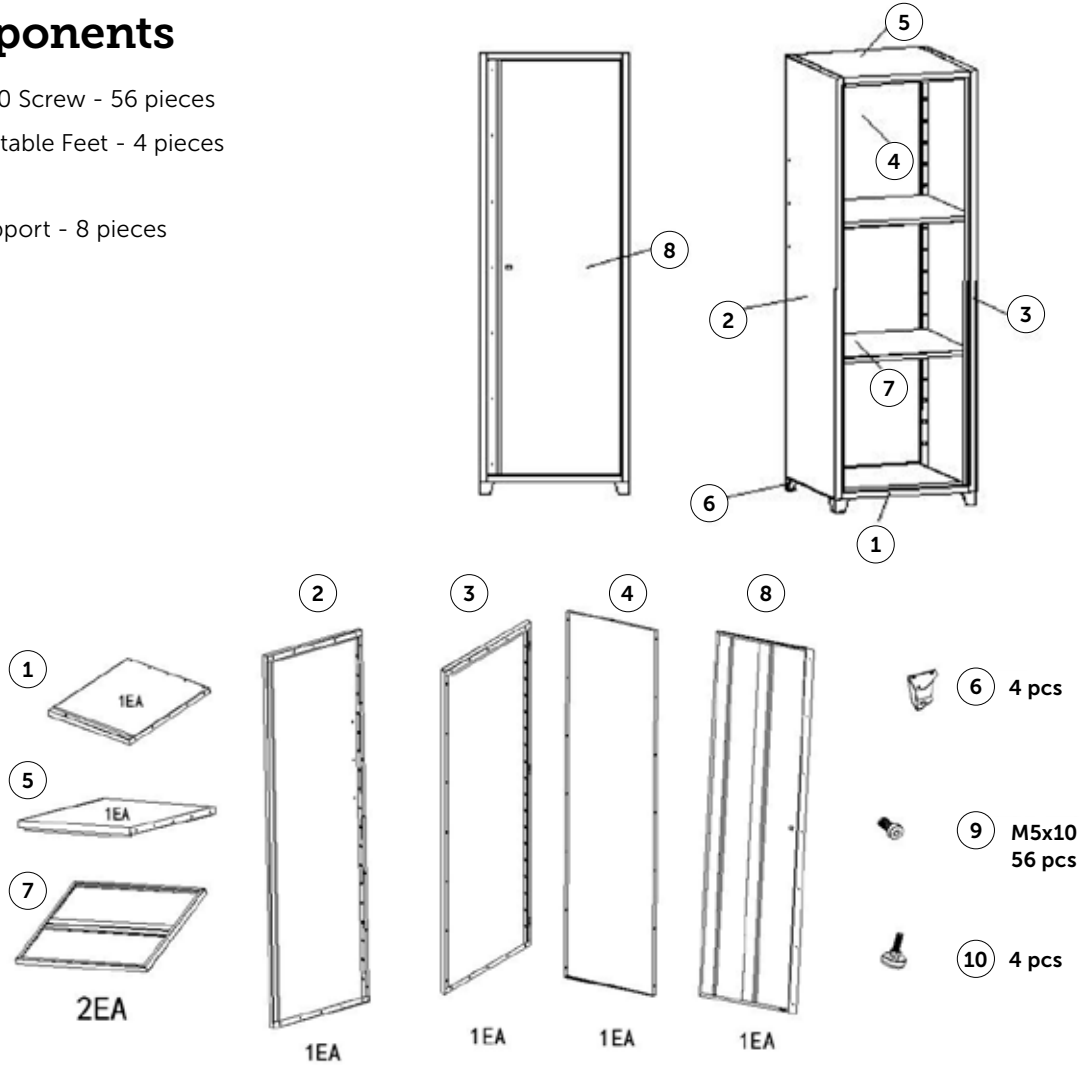

**THANK YOU FOR PURCHASING YOUR PLATINUM RH 1 DOOR CABINET.**

Please carefully read and follow these instructions to assemble your cabinet.

ENSURE PROTECTIVE EYEWEAR AND GLOVES ARE WORN WHEN ASSEMBLING THIS UNIT.

## Components

- ⑨ M5x10 Screw - 56 pieces
- ⑩ Adjustable Feet - 4 pieces
- Shelf Support - 8 pieces

## Step 1