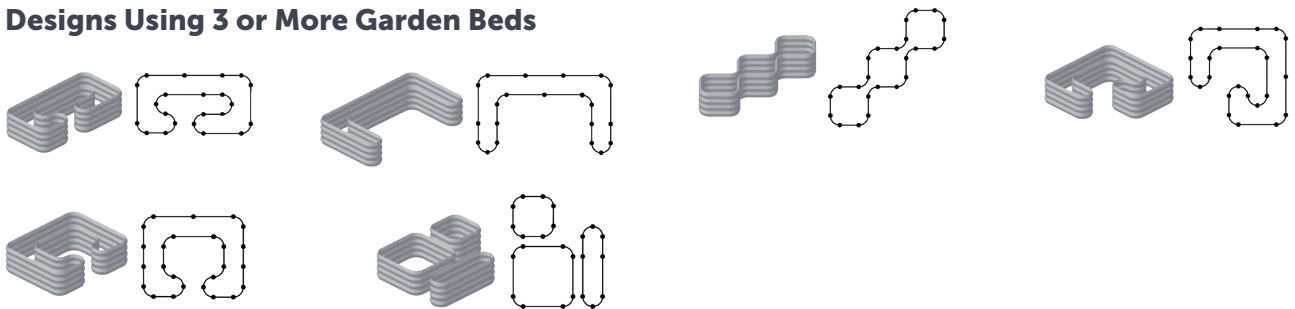

Modular Garden Beds

The Stratco Corrugated Garden Beds are modular, allowing you to design and build it your way. You can design your garden bed in numerous shapes and sizes to suit your backyard. Don't settle for something simple, let your imagination flow and create a backyard your friends will envy. Available in 2 colours, Merino and Grey.

Designs Using 1 Garden Bed

Designs Using 2 Garden Beds

Designs Using 3 or More Garden Beds

« SCAN THIS QR CODE TO FIND A STRATCO NEAR YOU

1300 155 155
stratco.com.au

All brands and logos/images accompanied by © or ™ are trade marks of Stratco (Australia) Pty Limited. © Copyright May 2025